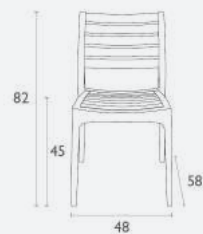

Siesta
exclusive

Air XL Armchair®

FL-118-10124

5 YEAR
WARRANTY

- Stackable Up To 4 High
- Suitable for Indoor and Outdoor Commercial Use
- Made of UV Stabilised Polypropylene
- Reinforced with Glass Fibre
- Arm Height: 680h
- Unit Weight: 3.8kg, SWL: 150kg
- Replaceable Feet
- CATAS Tested
- Matching Products: Air Chair, Air Barstool
- Made In Europe

Siesta
exclusive

AFRDI

Ares Chair

FL-118-10142

5 YEAR
WARRANTY

- Stackable
- Suitable for Indoor and Outdoor Commercial Use
- Made of UV Stabilised Polypropylene
- Reinforced with Glass Fibre
- Unit Weight: 4.5kg, SWL: 150kg
- Replaceable Feet
- CATAS Tested
- Matching Products: Artemis Armchair, Ares Barstool
- Made In Europe

Siesta
exclusive

Artemis Armchair

FL-118-10144

5 YEAR
WARRANTY

- Stackable
- Suitable for Indoor and Outdoor Commercial Use
- Made of UV Stabilised Polypropylene
- Reinforced with Glass Fibre
- Arm Height: 675h
- Unit Weight: 5kg, SWL: 150kg
- Replaceable Feet
- CATAS Tested
- Matching Products: Ares Chair, Ares Barstool
- Made In Europe