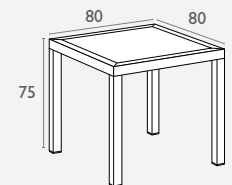

Siesta
exclusive

Ares 80 Table (800x800)

FL-118-10138

5 YEAR
WARRANTY

- Suitable for Indoor Use
- Suitable for Shaded Outdoor Use*
- Unit Weight: 14 Kg
- Made of Polypropylene
- Weather Resistant, Semi UV Stabilised
- Supplied Unassembled
- Made In Europe