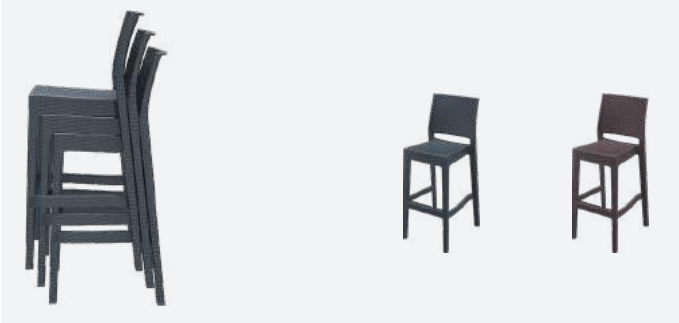

2 YEAR
WARRANTY

Eiffel 750 Barstool

FL-100-13706

3 YEAR WARRANTY

- Suitable for Indoor and Outdoor Commercial Use
- 28mm X T1.5mm Aluminium Bamboo Look Frame
- Woven UV Resistant Pe Wicker Seat and Back
- Dimensions: 460mm W X 560mm D X 1150mm H
- Seat Height: 750mm
- SWL: 150kg
- Weather Resistant

Eiffel 750 Backless Stool

FL-100-13708

3 YEAR WARRANTY

- Suitable for Indoor and Outdoor Commercial Use
- 28mm X T1.5mm Aluminium Bamboo Look Frame
- Woven UV Resistant Pe Wicker Seat and Back
- Dimensions: 460mm W X 560mm D X 750mm H
- Seat Height: 750mm
- SWL: 150kg
- Weather Resistant

Lisbon Barstool

FL-156-13492

3 YEAR WARRANTY

- Stackable
- Suitable for Indoor and Outdoor Commercial Use
- Made of Powder Coated Aluminium
- Weather Resistant & Easy To Clean
- Unit Weight: 3.5kg
- SWL: 150kg
- Stocked In: Black, White, Blue & Olive Green
- Dimensions: 1030mm H X 430mm W X 575mm D - Sh 730mm
- Matching Chairs
- Rubber Feet