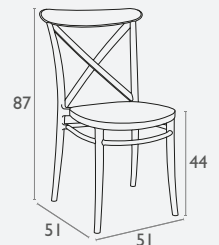

Coimbra Chair

FL-156-13710

- Stackable
- Suitable for Indoor and Outdoor Commercial Use
- Made of Powder Coated Aluminium
- Weather Resistant & Easy To Clean
- Unit Weight: 3kg
- SWL: 150kg
- Stocked In: Black, White, Blue & Olive Green
- Dimensions: 810mm H X 500mm W X 575mm D - Sh 450mm
- Matching Arm Chair and Barstool
- Rubber Feet

3 YEAR WARRANTY

Coimbra Armchair

FL-156-13710

- Stackable
- Suitable for Indoor and Outdoor Commercial Use
- Made of Powder Coated Aluminium
- Weather Resistant & Easy To Clean
- Unit Weight: 3kg
- SWL: 150kg
- Stocked In: Black, White, Blue & Olive Green
- Dimensions: 810mm H X 500mm W X 575mm D - Sh 450mm
- Matching Arm Chair and Barstool
- Rubber Feet

3 YEAR WARRANTY

Cross Chair

FL-118-10460

- Stackable
- Suitable for Indoor or Outdoor Use
- Made of UV Stabilised Polypropylene
- Reinforced with Glass Fibre
- Unit Weight: 3.6kg
- SWL: 150kg
- Made In Europe

5 YEAR WARRANTY

Diva Armchair

FL-118-10502

5 YEAR WARRANTY

- Stackable
- Suitable for Indoor and Outdoor Commercial Use
- Arm Height: 650h
- Unit Weight: 5kg, SWL: 150kg
- Weather Resistant, UV Stabilised
- Glass Fibre Reinforced
- Stocked In: Black
- Replaceable Feet
- Drainage Hole Available At An Extra Cost
- CATAS Tested
- Made In Europe