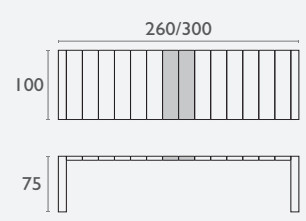

Vegas Table 260/300

FL-118-11850

5 YEAR WARRANTY

- Suitable for Indoor & Shaded Outdoor Commercial Application
- Made of UV Stabilised Polypropylene
- Reinforced with Glass Fibre
- Unit Weight: 46kg
- Supplied Unassembled
- Weather Resistant
- Uv Resistant
- Can be constructed as 260cm or 300cm long
- Made In Europe