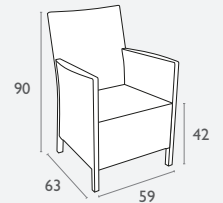

Capri Chair

FL-118-10212

5 YEAR WARRANTY

- Stackable: 4 To 6 High
- Suitable for Indoor and Outdoor Commercial Use
- Made of UV Stabilised Polypropylene
- Reinforced with Glass Fibre
- Arm Height: 660h
- Unit Weight: 4kg, SWL: 150kg
- Weather Resistant
- Replaceable Feet
- CATAS Tested
- Special Order Colour: White
- Made In Europe