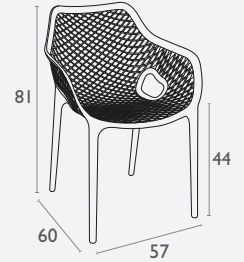

INDOOR / OUTDOOR
CHAIRS

Siesta
exclusive

Air Chair®

FL-118-10104

5 YEAR
WARRANTY

- Stackable Up To 4 High
- Suitable for Indoor and Outdoor Commercial Use
- Made of UV Stabilised Polypropylene
- Reinforced with Glass Fibre
- Unit Weight: 3.7kg
- SWL: 150kg
- Replaceable Feet
- CATAS Tested
- Matching Products: Air XL Armchair, Air Barstool
- Made In Europe

Siesta
exclusive

Air XL Armchair®

FL-118-10124

5 YEAR
WARRANTY

- Stackable Up To 4 High
- Suitable for Indoor and Outdoor Commercial Use
- Made of UV Stabilised Polypropylene
- Reinforced with Glass Fibre
- Arm Height: 680h
- Unit Weight: 3.8kg, SWL: 150kg
- Replaceable Feet
- CATAS Tested
- Matching Products: Air Chair, Air Barstool
- Made In Europe

Siesta
exclusive

AFRDI

Ares Chair

FL-118-10142

5 YEAR
WARRANTY

- Stackable
- Suitable for Indoor and Outdoor Commercial Use
- Made of UV Stabilised Polypropylene
- Reinforced with Glass Fibre
- Unit Weight: 4.5kg, SWL: 150kg
- Replaceable Feet
- CATAS Tested
- Matching Products: Artemis Armchair, Ares Barstool
- Made In Europe

Siesta
exclusive

Artemis Armchair

FL-118-10144

5 YEAR
WARRANTY

- Stackable
- Suitable for Indoor and Outdoor Commercial Use
- Made of UV Stabilised Polypropylene
- Reinforced with Glass Fibre
- Arm Height: 675h
- Unit Weight: 5kg, SWL: 150kg
- Replaceable Feet
- CATAS Tested
- Matching Products: Ares Chair, Ares Barstool
- Made In Europe