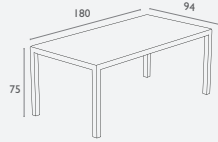

Tahiti Table

FL-118-11712

- Suitable for Indoor Use
- Suitable for Shaded Outdoor Use*
- Top: 5mm Dark Tempered Glass Top
- Frame: Aluminium Frame Covered with Semi UV Stabilised Polypropylene
- Unit Weight: 32kg
- Supplied Unassembled – Easy To Assemble
- Weather Resistant, Semi UV Stabilised
- Special Order Colours: White
- 4 X Adjustable Feet
- Replaceable Feet
- CATAS Tested
- Made In Europe

5 YEAR WARRANTY

*Warranty Will Not Cover Excessive Fading If Placed In Direct Sunlight.

Tequila Side Table

FL-118-11724

- Suitable for Indoor and Outdoor Commercial Use
- Made of UV Stabilised Polypropylene
- Unit Weight: 2.5kg
- Supplied Unassembled – Easy To Assemble
- Weather Resistant
- Special Order Colours: White
- Replaceable Feet
- Made In Europe

5 YEAR WARRANTY

Tequila Lounge Coffee Table

FL-118-11722

- Suitable for Indoor and Outdoor Commercial Use
- Made of UV Stabilised Polypropylene
- Unit Weight: 4.6kg
- Supplied Unassembled – Easy To Assemble
- Weather Resistant
- Special Order Colours: White
- Replaceable Feet
- Made In Europe

5 YEAR WARRANTY