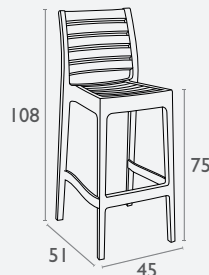

Air Barstool® 65

FL-118-10100

5 YEAR
WARRANTY

- Suitable for Indoor and Outdoor Commercial Use
- Made of UV Stabilised Polypropylene
- Reinforced with Glass Fibre
- 440 Seat Width X 380 Seat Depth
- 340 Seat Back Height X 390 Seat Back Width
- Unit Weight: 5kg
- SWL: 135kg
- Supplied Unassembled – Easy To Assemble
- Weather Resistant
- CATAS Tested
- Matching Products: Air Chair® & Air XI Armchair®
- Made In Europe

Siesta
exclusive

Air Barstool® 75

FL-118-10102

5 YEAR
WARRANTY

- Suitable for Indoor and Outdoor Commercial Use
- Made of UV Stabilised Polypropylene
- Reinforced with Glass Fibre
- 440 Seat Width X 380 Seat Depth
- 340 Seat Back Height X 390 Seat Back Width
- Unit Weight: 5kg
- SWL: 135kg
- Supplied Unassembled – Easy To Assemble
- Weather Resistant
- CATAS Tested
- Matching Products: Air Chair® & Air XI Armchair®
- Made In Europe

Siesta
exclusive

Ares Barstool

FL-118-10140

5 YEAR
WARRANTY

- Stackable
- Suitable for Indoor and Outdoor Commercial Use
- Made of UV Stabilised Polypropylene
- Reinforced with Glass Fibre
- 360 Seat Width X 400 Seat Depth
- 350 Seat Back Height X 390 Seat Back Width
- Unit Weight: 6.2kg
- SWL: 135kg
- Weather Resistant
- Stocked In: Anthracite, Black, White, Chocolate, Taupe
- Matching Chairs
- Made In Europe

Coimbra Barstool

FL-156-13714

3 YEAR
WARRANTY

- Stackable
- Suitable for Indoor & Outdoor Commercial Application
- Powder Coated Aluminium Frame
- Lightweight
- Sleek, Sophisticated Polished Finish
- SWL: 150kg
- Available In Black, White, Blue & Olive Green
- Dimensions: 1010mm H X 520mm W X 575mm D
- Seat Height: 750mm
- Brand: Durafurn