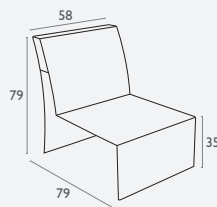

Monaco Extension

FL-118-10856

5 YEAR
WARRANTY

- Suitable for Indoor and Outdoor Commercial Use
- Made of UV Stabilised Polypropylene
- Reinforced with Glass Fibre
- Weather Resistant
- Special Order Colours: White
- Supplied Unassembled
- CATAS Tested
- Optional Beige Cushions Available. 3 Month Warranty.
- Made In Europe