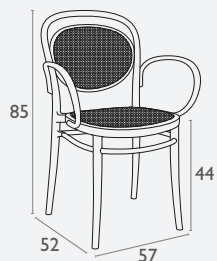

Siesta
exclusive

Marcel Chair

FL-118-10710

5 YEAR
WARRANTY

- Stackable
- Suitable for Indoor or Outdoor Use
- Made of UV Stabilised Polypropylene
- Reinforced with Glass Fibre
- Unit Weight: 3.5kg
- SWL: 150kg
- Weather Resistant
- Matching Barstool
- Made In Europe

Siesta
exclusive

Marcel XL Armchair

FL-118-10712

5 YEAR
WARRANTY

- Stackable
- Suitable for Indoor or Outdoor Use
- Made of UV Stabilised Polypropylene
- Reinforced with Glass Fibre
- Unit Weight: 3.9kg
- SWL: 150kg
- Weather Resistant
- Matching Barstool
- Made In Europe