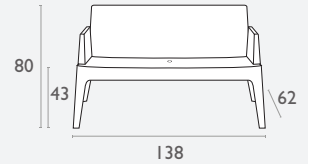

Siesta
exclusive

Pacific Lounge Chair

FL-118-13514

3 YEAR
WARRANTY

- Stackable To 4 High
- High Quality Polypropylene
- Reinforced with Fibre Glass
- Uv Stabilised (Fade Resistant)
- Unit Weight: 7kg
- CATAS Tested
- SWL: 150kg
- Multi-Filament, High-Tenacity Polyester Yarn
- Biaxiale Tensioning for Extreme Tear Resistance
- Solution-Dyed Protective Sheath
- Uv Protected
- Weather Protected
- Quick Drying
- Hygienic – Mould Resistant Treatment
- Stain Resistant
- Fabric Can Be Replaced
- 3 Year Warranty
- Suitable for Indoor & Outdoor Commercial Application
- Made In Europe