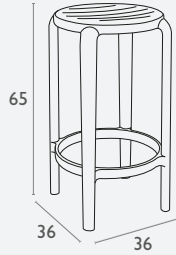

Siesta
exclusive

Tom Stool 75

FL-118-13680

- Suitable for Indoor and Outdoor Use
- Made of UV Stabilised Polypropylene
- Reinforced with Glass Fibre
- Unit Weight: 4kg
- SWL: 135kg
- Weather Resistant
- Made In Europe

5 YEAR
WARRANTY