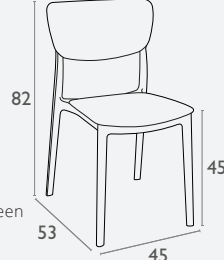

Monna Chair

FL-118-10880

5 YEAR WARRANTY

- Stackable
- Suitable for Indoor or Outdoor Use
- Made of UV Stabilised Polypropylene
- Reinforced with Glass Fibre
- Unit Weight: 3.4kg
- SWL: 150kg
- Supplied Assembled
- Weather Resistant
- Stocked In: Black, White, Anthracite, Taupe & Olive Green
- Special Order Colour: Red
- Made In Europe