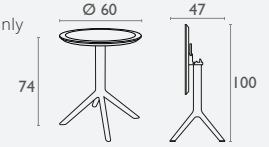

Note: The Sky Table Tops Are Polypropylene and Can Flex, So May Not Be Suitable In Applications That Require A Rigid Table Top.

Siesta
exclusive

Sky Folding Round Table 60

FL-118-13544

5 YEAR
WARRANTY

- Suitable for Indoor and Outdoor Use
- Suitable for Light Commercial & Domestic Use Only
- Made of UV Stabilised Polypropylene
- Reinforced with Glass Fibre
- Unit Weight: 7.25kg
- Assembly Required
- Weather Resistant, UV Stabilised
- Made In Europe