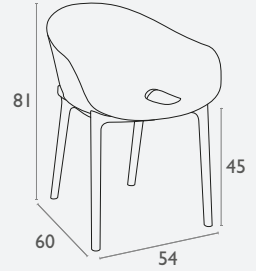

Sky Pro Chair

FL-118-11237

5 YEAR
WARRANTY

- Stackable Up To 4 High
- Suitable for Indoor and Outdoor Commercial Use
- Made of UV Stabilised Polypropylene
- Reinforced with Glass Fibre
- Unit Weight: 5kg
- SWL: 150kg
- Stocked In: Black, Anthracite & White
- Weather Resistant
- Registered Design
- Made In Europe

Siesta
exclusive

Sky Lounge Chair

FL-118-11238

5 YEAR
WARRANTY

- Suitable for Indoor and Outdoor Use
- Made of UV Stabilised Polypropylene
- Reinforced with Glass Fibre
- Unit Weight: 5.2kg
- SWL: 150 Kg
- Supplied Unassembled – Assembly Required
- Made In Europe