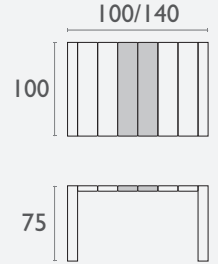

Vegas Table 100/140

FL-118-11846

5 YEAR WARRANTY

- Suitable for Indoor & Shaded Outdoor Commercial Application
- Made of UV Stabilised Polypropylene
- Reinforced with Glass Fibre
- Unit Weight: 24kg
- Supplied Unassembled
- Weather Resistant
- Uv Resistant
- Can be constructed as 100cm or 140cm long
- Made In Europe