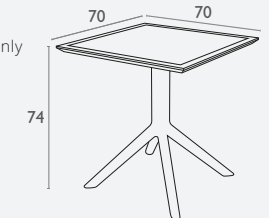

Note: The Sky Table Tops Are Polypropylene and Can Flex, So May Not Be Suitable In Applications That Require A Rigid Table Top.

Siesta
exclusive

Sky Table 70

FL-118-11244

5 YEAR
WARRANTY

- Suitable for Indoor and Outdoor Use
- Suitable for Light Commercial & Domestic Use Only
- Made of UV Stabilised Polypropylene
- Reinforced with Glass Fibre
- Unit Weight: 13.5kg
- Assembly Required
- Weather Resistant, UV Stabilised
- Made In Europe