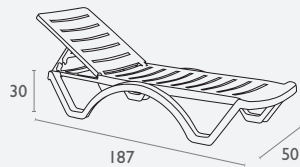

Aqua Sunlounger

FL-118-10134

- Stackable
- Weather Resistant
- Suitable for Indoor and Outdoor Light Commercial Use
- Unit Weight: 10kg, SWL: 135 Kg
- Stocked In: White
- Made In Europe
- Minimum Order Quantity: 6

1 YEAR WARRANTY