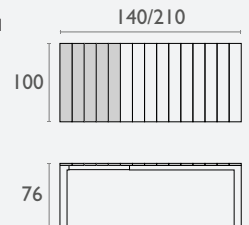

*Warranty Will Not Cover Excessive Fading If Placed In Direct Sunlight.

Siesta
exclusive

Atlantic Table 140/210

FL-118-13682

5 YEAR
WARRANTY

- Suitable for Indoor & Shaded Outdoor Commercial Application
- Top Made of UV Stabilised Polypropylene
- Frame Made of Aluminium
- Reinforced with Glass Fibre
- Unit Weight: 35kg
- Supplied Unassembled
- Weather Resistant
- Uv Resistant
- Can be constructed as 140cm or 210cm long
- Made In Europe