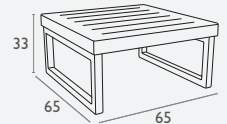

Mykonos Lounge Table

FL-118-10904

5 YEAR WARRANTY

- Suitable for Indoor and Outdoor Commercial Use
- Made of UV Stabilised Polypropylene
- Unit Weight: 7kg
- Supplied Unassembled – Easy To Assemble
- Weather Resistant
- Made In Europe