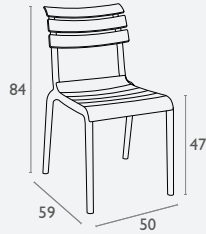

Siesta
outdoor

Paris Chair

FL-118-13674

- Stackable
- Suitable for Indoor or Outdoor Use
- Made of UV Stabilised Polypropylene
- Reinforced with Glass Fibre
- Unit Weight: 5kg
- SWL: 150kg
- Made In Europe

5 YEAR
WARRANTY