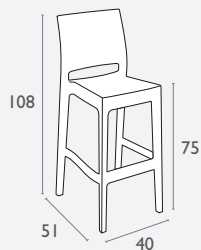

5 YEAR
WARRANTY

Siesta
exclusive

Ibiza Chair

FL-118-10652

- Stackable: 4 To 6 High
- Suitable for Indoor and Outdoor Commercial Use
- Made of UV Stabilised Polypropylene
- Reinforced with Glass Fibre
- Arm Height: 650h
- Unit Weight: 5.5kg, SWL: 150kg
- Replaceable Feet
- CATAS Tested
- Special Order Colour: White
- Made In Europe

5 YEAR
WARRANTY

Siesta
exclusive

Jamaica Barstool

FL-118-10676

- Stackable 4 High
- Suitable for Indoor and Outdoor Commercial Use
- Made of UV Stabilised Polypropylene
- Reinforced with Glass Fibre
- Unit Weight: 5kg, SWL: 135kg
- Supplied Assembled
- Weather Resistant
- Special Order Colour: White
- Replaceable Feet
- CATAS Tested
- Made In Europe

5 YEAR
WARRANTY

Siesta
exclusive

Panama Armchair

FL-118-10936

- Stackable 4 To 6 High
- Suitable for Indoor and Outdoor Commercial Use
- Made of UV Stabilised Polypropylene
- Reinforced with Glass Fibre
- Arm Height: 680 – 780h
- Unit Weight: 5kg, SWL: 150kg
- Weather Resistant
- Special Order Colours: White
- Replaceable Feet
- CATAS Tested
- Made In Europe