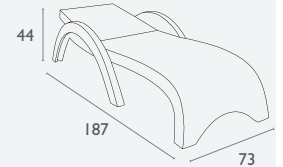

Fiji Sunlounger

FL-118-10520

- Stackable
- Suitable for Indoor and Outdoor Commercial Use
- Made of UV Stabilised Polypropylene
- Reinforced with Glass Fibre
- Unit Weight: 14kg, SWL: 150kg
- Weather Resistant
- Replaceable Feet
- CATAS Tested
- Made In Europe

3 YEAR WARRANTY

Fiji Sunlounger with Cushion

FL-118-10520 + FL-118-10466 or FL-118-10476

- Stackable
- Suitable for Indoor and Outdoor Commercial Use
- Made of UV Stabilised Polypropylene
- Reinforced with Glass Fibre
- Seat: Chocolate and Anthracite Premium 50mm Thick Cushion Covered with Etisilk Polyester Fabric and Finished with Piping Available At An Additional Cost. Water Resistant with Uv. Standard Beige Cushions Also Available.
- Unit Weight: 14kg, SWL: 150kg
- Weather Resistant
- Replaceable Feet
- CATAS Tested
- Made In Europe

3 YEAR WARRANTY