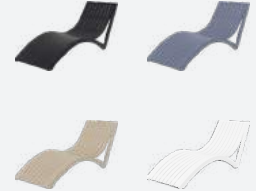

Slim Sunlounger

FL-118-11798

3 YEAR
WARRANTY

- Stackable
- Suitable for Indoor & Outdoor Commercial Application
- High Quality Polypropylene Reinforced with Glass Fibre
- Hidden Wheels and Non Slip Feet
- CATAS Tested
- Uv Stabilised (Fade Resistant)
- Unit Weight: 17.5kg
- SWL: 150kg
- Australian Registered Design 202016039
- Made In Europe

Siesta
exclusive

Slim Sunlounger with Cushion

FL-118-11814

- Stackable
- Suitable for Indoor & Outdoor Commercial Application
- High Quality Polypropylene Reinforced with Glass Fibre
- Hidden Wheels and Non Slip Feet
- CATAS Tested
- Uv Stabilised (Fade Resistant)
- Unit Weight: 17.5kg
- SWL: 150kg
- Australian Registered Design 202016039
- Premium Sunlounger Cushions Available In Light Brown, White, Anthracite and Black.
- 3 Cm Thick Cushion Covered with Etisilk Polyester Fabric and Finished with Piping.
- Cushions Are Specially Designed for Slim Sunlounger and Are Water Resistant with Uv
- Made In Europe