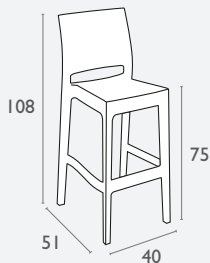

2 YEAR
WARRANTY

Eiffel 750 Barstool

FL-100-13706

3 YEAR WARRANTY

- Suitable for Indoor and Outdoor Commercial Use
- 28mm X T1.5mm Aluminium Bamboo Look Frame
- Woven UV Resistant Pe Wicker Seat and Back
- Dimensions: 460mm W X 560mm D X 1150mm H
- Seat Height: 750mm
- SWL: 150kg
- Weather Resistant

Eiffel 750 Backless Stool

FL-100-13708

3 YEAR WARRANTY

- Suitable for Indoor and Outdoor Commercial Use
- 28mm X T1.5mm Aluminium Bamboo Look Frame
- Woven UV Resistant Pe Wicker Seat and Back
- Dimensions: 460mm W X 560mm D X 750mm H
- Seat Height: 750mm
- SWL: 150kg
- Weather Resistant

Jamaica Barstool

FL-118-10676

5 YEAR WARRANTY

- Stackable 4 High
- Suitable for Indoor and Outdoor Commercial Use
- Made of UV Stabilised Polypropylene Reinforced with Glass Fibre
- Seat Dimensions(Mm): 360 Seat Width X 400 Seat Depth X 360 Seat Back Height X 400 Seat Back Width
- Unit Weight: 5kg, SWL: 135kg
- Weather Resistant
- CATAS Tested
- Matching Products: All Resin Rattan Range Products
- Made In Europe

Lisbon Barstool

FL-156-13492

3 YEAR WARRANTY

- Stackable
- Suitable for Indoor and Outdoor Commercial Use
- Made of Powder Coated Aluminium
- Weather Resistant & Easy To Clean
- Unit Weight: 3.5kg
- SWL: 150kg
- Stocked In: Black, White, Blue & Olive Green
- Dimensions: 1030mm H X 430mm W X 575mm D - Sh 730mm
- Matching Chairs
- Rubber Feet