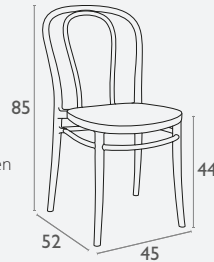

Victor Chair

FL-118-11742

5 YEAR
WARRANTY

- Stackable
- Suitable for Indoor or Outdoor Use
- Made of UV Stabilised Polypropylene
- Reinforced with Glass Fibre
- Unit Weight: 3.6kg
- SWL: 150kg
- Stocked In: Anthracite, Black, White, Taupe & Olive Green
- Weather Resistant
- Matching Barstool
- Made In Europe