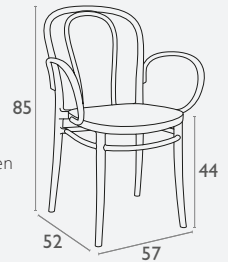

Victor XL Armchair

FL-118-11744

5 YEAR
WARRANTY

- Stackable
- Suitable for Indoor or Outdoor Use
- Made of UV Stabilised Polypropylene
- Reinforced with Glass Fibre
- Unit Weight: 4kg
- SWL: 150kg
- Stocked In: Anthracite, Black, White, Taupe & Olive Green
- Weather Resistant
- Matching Barstool
- Made In Europe

Siesta
exclusive

AFRDI

Vita Chair

FL-118-11754

5 YEAR
WARRANTY

- Stackable
- Suitable for Indoor and Outdoor Commercial Use
- Seat: Made of UV Stabilised Polypropylene
- Legs: Strong Dia25mm Anodized Aluminium Legs
- Unit Weight: 3kg, SWL: 150kg
- Weather Resistant
- Special Order Colours: Beige
- Replaceable Feet
- Drainage Hole Available At An Extra Cost
- Level 4 Afrdi Approved - Black
- Matching Products: Dolce Armchair, Gio Barstool
- Made In Europe