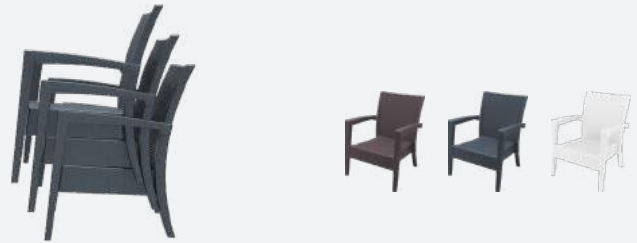

5 YEAR
WARRANTY

Siesta
exclusive

Tequila Lounge Armchair

FL-118-11714

- Stackable Up To 3 High
- Suitable for Indoor and Outdoor Commercial Use
- Made of UV Stabilised Polypropylene
- Reinforced with Glass Fibre
- Arm Height: 670h
- Unit Weight: 9.3kg, SWL: 150kg
- Weather Resistant
- Special Order Colours: White
- Replaceable Feet
- CATAS Tested
- Made In Europe

5 YEAR
WARRANTY

Siesta
exclusive

Tequila Lounge Sofa

FL-118-11720

- Stackable
- Suitable for Indoor and Outdoor Commercial Use
- Made of UV Stabilised Polypropylene
- Reinforced with Glass Fibre
- Arm Height: 675h
- Unit Weight: 5kg, SWL: 150kg
- Replaceable Feet
- CATAS Tested
- Matching Products: Ares Chair, Ares Barstool
- Optional Beige Cushions Available. 3 Month Warranty.
- Made In Europe