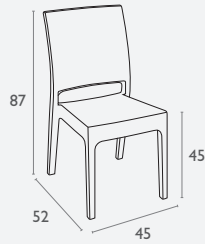

Siesta
exclusive

Ibiza Chair

FL-118-10652

- Stackable: 4 To 6 High
- Suitable for Indoor and Outdoor Commercial Use
- Made of UV Stabilised Polypropylene
- Reinforced with Glass Fibre
- Arm Height: 650h
- Unit Weight: 5.5kg, SWL: 150kg
- Replaceable Feet
- CATAS Tested
- Special Order Colour: White
- Made In Europe

5 YEAR
WARRANTY