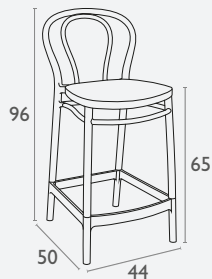

Victor Barstool 65

FL-118-11738

- Suitable for Indoor or Outdoor Use
- Made of UV Stabilised Polypropylene
- Reinforced with Glass Fibre
- Unit Weight: 4.2kg
- SWL: 135kg
- Supplied Unassembled - Easy To Assemble
- Weather Resistant
- Made In Europe

5 YEAR
WARRANTY