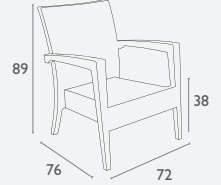

Siesta
exclusive

Tequila Lounge Sofa

FL-118-11720

- Stackable
- Suitable for Indoor and Outdoor Commercial Use
- Made of UV Stabilised Polypropylene
- Reinforced with Glass Fibre
- Arm Height: 675h
- Unit Weight: 5kg, SWL: 150kg
- Replaceable Feet
- CATAS Tested
- Matching Products: Ares Chair, Ares Barstool
- Optional Beige Cushions Available. 3 Month Warranty.
- Made In Europe

5 YEAR
WARRANTY