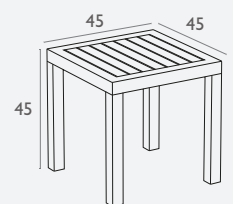

Ocean Side Table

FL-118-10910

5 YEAR WARRANTY

- Suitable for Indoor and Outdoor Commercial Use
- Made of UV Stabilised Polypropylene
- Unit Weight: 4.6kg
- Supplied Unassembled – Easy To Assemble
- Weather Resistant
- Special Order Colours: White
- Replaceable Feet
- Made In Europe