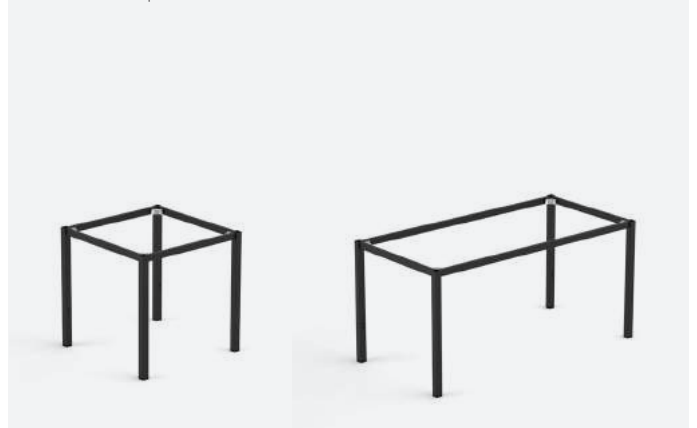

Spire Square Leg Table Height Frame 5 YEAR WARRANTY

FL-132-11594 - FL-132-11692

- Suitable for Indoor and Outdoor Commercial Use
- Leg: 40x40mm Square Pole
- Nano Ceramic Pre Paint Treatment with Black Powder-Coated Finish
- 4 X Adjustable Feet
- Supplied Unassembled - Easy To Assemble
- Replaceable Feet
- Made In Europe