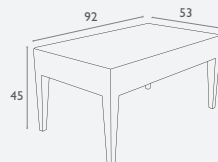

Tequila Lounge Coffee Table

FL-118-11722

- Suitable for Indoor and Outdoor Commercial Use
- Made of UV Stabilised Polypropylene
- Unit Weight: 4.6kg
- Supplied Unassembled – Easy To Assemble
- Weather Resistant
- Special Order Colours: White
- Replaceable Feet
- Made In Europe

5 YEAR WARRANTY