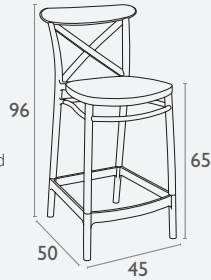

Siesta
OUTDOOR

Cross Barstool 75

FL-118-10458

- Suitable for Indoor or Outdoor Use
- Made of UV Stabilised Polypropylene Reinforced with Glass Fibre
- Unit Weight: 4.8kg
- SWL: 135kg
- Supplied Unassembled – Easy To Assemble
- Weather Resistant, UV Stabilised, Glass Fibre Reinforced
- Matching Chairs
- Made In Europe

5 YEAR
WARRANTY