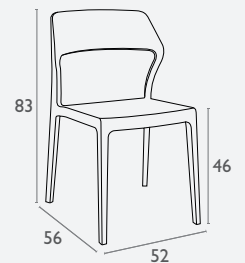

Siesta
exclusive

Sky Pro Chair

FL-118-11237

5 YEAR
WARRANTY

- Stackable Up To 4 High
- Suitable for Indoor and Outdoor Commercial Use
- Made of UV Stabilised Polypropylene
- Reinforced with Glass Fibre
- Unit Weight: 5kg
- SWL: 150kg
- Stocked In: Black, Anthracite & White
- Weather Resistant
- Registered Design
- Made In Europe

Siesta
exclusive

Sky Lounge Chair

FL-118-11238

5 YEAR
WARRANTY

- Suitable for Indoor and Outdoor Use
- Made of UV Stabilised Polypropylene
- Reinforced with Glass Fibre
- Unit Weight: 5.2kg
- SWL: 150 Kg
- Supplied Unassembled – Assembly Required
- Made In Europe

Siesta
exclusive

Snow Chair

FL-118-11248

5 YEAR
WARRANTY

- Stackable
- Suitable for Indoor or Outdoor Use
- Made of UV Stabilised Polypropylene
- Reinforced with Glass Fibre
- Unit Weight: 4.4kg
- SWL: 150kg
- Weather Resistant
- Afrdi Heavy Duty Approved - Black
- Stocked In: Black, Red & White
- Made In Europe