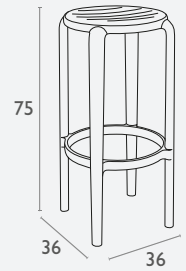

5 YEAR
WARRANTY

Siesta
exclusive

Tom Stool 75

FL-118-13680

- Suitable for Indoor and Outdoor Use
- Made of UV Stabilised Polypropylene
- Reinforced with Glass Fibre
- Unit Weight: 4kg
- SWL: 135kg
- Weather Resistant
- Made In Europe

5 YEAR
WARRANTY

Siesta
exclusive

Victor Barstool 65

FL-118-11738

- Suitable for Indoor or Outdoor Use
- Made of UV Stabilised Polypropylene
- Reinforced with Glass Fibre
- Unit Weight: 4.2kg
- SWL: 135kg
- Supplied Unassembled - Easy To Assemble
- Weather Resistant
- Made In Europe