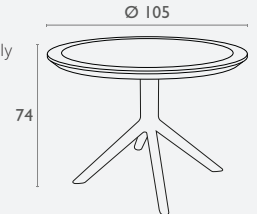

Note: The Sky Table Tops Are Polypropylene and Can Flex, So May Not Be Suitable In Applications That Require A Rigid Table Top.

Siesta
exclusive

Sky Table 105

FL-118-13686

5 YEAR
WARRANTY

- Suitable for Indoor and Outdoor Use
- Suitable for Light Commercial & Domestic Use Only
- Made of UV Stabilised Polypropylene
- Reinforced with Glass Fibre
- Unit Weight: 16kg
- Assembly Required
- Weather Resistant, UV Stabilised
- Made In Europe