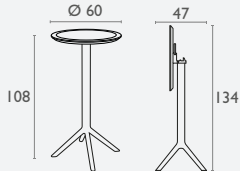

Sky Folding Round Bar Table 60

FL-118-13542

5 YEAR
WARRANTY

- Suitable for Indoor and Outdoor Use
- Suitable for Light Commercial & Domestic Use Only
- Made of UV Stabilised Polypropylene
- Reinforced with Glass Fibre
- Unit Weight: 7.25kg
- Assembly Required
- Weather Resistant, UV Stabilised
- Made In Europe