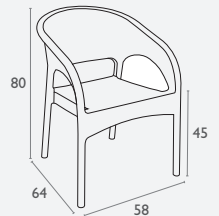

Siesta
exclusive

Florida Chair

FL-118-10538

- Stackable: 4 To 6 High
- Suitable for Indoor and Outdoor Commercial Use
- Made of UV Stabilised Polypropylene
- Reinforced with Glass Fibre
- Unit Weight: 4kg, SWL: 150kg
- Weather Resistant
- Replaceable Feet
- CATAS Tested
- Special Order Colour: White
- Made In Europe

5 YEAR
WARRANTY

Siesta
exclusive

Ibiza Chair

FL-118-10652

- Stackable: 4 To 6 High
- Suitable for Indoor and Outdoor Commercial Use
- Made of UV Stabilised Polypropylene
- Reinforced with Glass Fibre
- Arm Height: 650h
- Unit Weight: 5.5kg, SWL: 150kg
- Replaceable Feet
- CATAS Tested
- Special Order Colour: White
- Made In Europe

5 YEAR
WARRANTY

Siesta
exclusive

Jamaica Barstool

FL-118-10676

- Stackable 4 High
- Suitable for Indoor and Outdoor Commercial Use
- Made of UV Stabilised Polypropylene
- Reinforced with Glass Fibre
- Unit Weight: 5kg, SWL: 135kg
- Supplied Assembled
- Weather Resistant
- Special Order Colour: White
- Replaceable Feet
- CATAS Tested
- Made In Europe

5 YEAR
WARRANTY

Siesta
exclusive

Panama Armchair

FL-118-10936

- Stackable 4 To 6 High
- Suitable for Indoor and Outdoor Commercial Use
- Made of UV Stabilised Polypropylene
- Reinforced with Glass Fibre
- Arm Height: 680 – 780h
- Unit Weight: 5kg, SWL: 150kg
- Weather Resistant
- Special Order Colours: White
- Replaceable Feet
- CATAS Tested
- Made In Europe

5 YEAR
WARRANTY