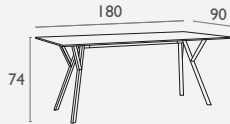

Max Table 180

FL-118-14748

2 YEAR WARRANTY

- Suitable for Indoor and Outdoor Commercial Use*
- Unit Weight: 40.5kg
- Made of Polypropylene
- Hpl Compact Laminated 12mm Thick Top
- Replaceable Feet
- Supplied Unassembled
- Made In Europe