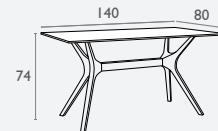

Ibiza Table 140

FL-118-10660

2 YEAR WARRANTY

- Suitable for Indoor and Outdoor Commercial Use*.
- Unit Weight: 31kg
- Supplied Unassembled – Easy To Assemble
- Weather Resistant
- Uv Stabilised
- Special Order Colours: White
- Made In Europe