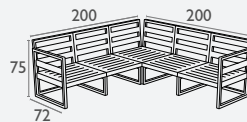

Mykonos Lounge Corner

FL-118-10886

5 YEAR
WARRANTY

- Suitable for Indoor and Outdoor Use
- Weather Resistant
- Uv Stabilised
- Glass Fibre Reinforced
- SWL: 150 Kg
- Optional Cushions Available In Beige, Anthracite, Light Brown & Black – 100mm Thick Cushion Covered with Etisilk Polyester Fabric and Finished with Piping. 2 Year Warranty On Cushions.
- Supplied Unassembled – Easy Assembly
- Made In Europe

Siesta
exclusive

Sky Lounge Chair

FL-118-11238

5 YEAR
WARRANTY

- Suitable for Indoor and Outdoor Use
- Made of UV Stabilised Polypropylene
- Reinforced with Glass Fibre
- Unit Weight: 5.2kg
- SWL: 150 Kg
- Supplied Unassembled – Assembly Required
- Special Order Colours: Red & Mango
- Made In Europe