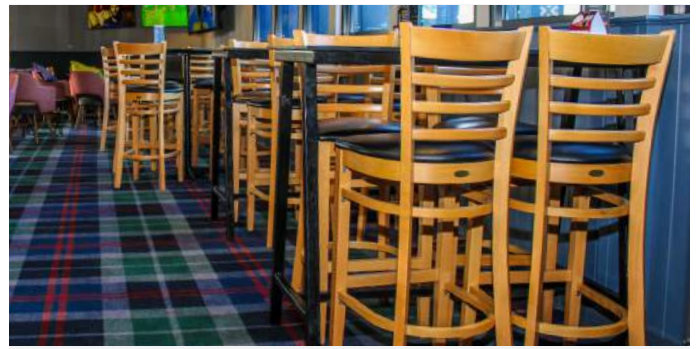

Cushion

- Quality Foam and Fabric or Vinyl
- Ply Base with Nut Inserts
- Easy To Add and Remove
- 3 Month Warranty

Florence Stool - Ply Seat

FL-106-10524

3 YEAR WARRANTY

- Suitable for Indoor Commercial Use Only
- Seat: Stain Finish Ply
- Frame: Quality Stain Finish Solid European Beech
- Dimensions: 440w X 440d X 1100h X 750 Seat Height
- Unit Weight: 10kg
- SWL: 120kg
- Supplied Unassembled – Easy To Assemble.
- Matching Products: Florence Chair – Timber Seat
- Made In Europe