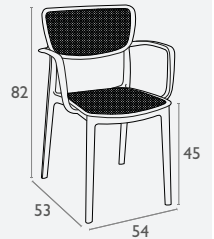

Loft Armchair

FL-118-10680

5 YEAR WARRANTY

- Stackable
- Suitable for Indoor and Outdoor Commercial Use
- Made of UV Stabilised Polypropylene
- Reinforced with Glass Fibre
- Unit Weight: 3.7kg, SWL: 150kg
- Weather Resistant
- Stocked In: Anthracite, Black, White, Taupe & Olive Green
- CATAS Tested
- Made In Europe