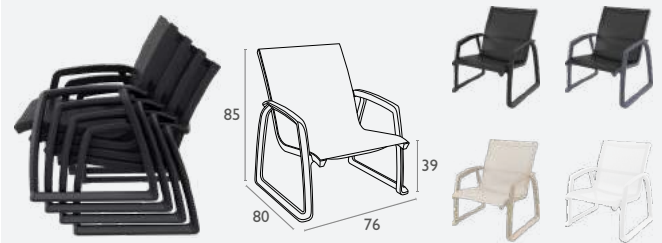

Siesta
exclusive

Box Sofa

FL-118-13624

5 YEAR
WARRANTY

- Stackable
- Suitable for Indoor or Outdoor Use
- Made of UV Stabilised Polypropylene
- Reinforced with Glass Fibre
- Unit Weight: 14kg
- SWL: 150kg
- Made In Europe

Siesta
exclusive

Pacific Lounge Chair

FL-118-13514

3 YEAR
WARRANTY

- Stackable To 4 High
- High Quality Polypropylene
- Reinforced with Fibre Glass
- Uv Stabilised (Fade Resistant)
- Unit Weight: 7kg
- CATAS Tested
- SWL: 150kg
- Multi-Filament, High-Tenacity Polyester Yarn
- Biaxiale Tensioning for Extreme Tear Resistance
- Solution-Dyed Protective Sheath
- Uv Protected
- Weather Protected
- Quick Drying
- Hygienic – Mould Resistant Treatment
- Stain Resistant
- Fabric Can Be Replaced
- 3 Year Warranty
- Suitable for Indoor & Outdoor Commercial Application
- Made In Europe

Siesta
exclusive

Pacific Lounge Armchair

FL-118-13516

3 YEAR
WARRANTY

- Stackable To 4 High
- High Quality Polypropylene
- Reinforced with Fibre Glass
- Uv Stabilised (Fade Resistant)
- Unit Weight: 9kg
- CATAS Tested
- SWL: 150kg
- Multi-Filament, High-Tenacity Polyester Yarn
- Biaxiale Tensioning for Extreme Tear Resistance
- Solution-Dyed Protective Sheath
- Uv Protected
- Weather Protected
- Quick Drying
- Hygienic – Mould Resistant Treatment
- Stain Resistant
- Fabric Can Be Replaced
- 3 Year Warranty
- Suitable for Indoor & Outdoor Commercial Application
- Made In Europe

Siesta
exclusive

Pacific Lounge Sofa Chair

FL-118-13534

3 YEAR
WARRANTY

- Stackable To 4 High
- High Quality Polypropylene
- Reinforced with Fibre Glass
- Uv Stabilised (Fade Resistant)
- Unit Weight: 13kg
- CATAS Tested
- SWL: 150kg
- Multi-Filament, High-Tenacity Polyester Yarn
- Biaxiale Tensioning for Extreme Tear Resistance
- Solution-Dyed Protective Sheath
- Uv Protected
- Weather Protected
- Quick Drying
- Hygienic – Mould Resistant Treatment
- Stain Resistant
- Fabric Can Be Replaced
- 3 Year Warranty
- Suitable for Indoor & Outdoor Commercial Application
- Made In Europe