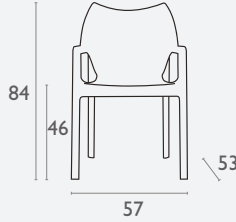

5 YEAR WARRANTY

Diva Armchair

FL-118-10502

5 YEAR WARRANTY

- Stackable
- Suitable for Indoor and Outdoor Commercial Use
- Arm Height: 650h
- Unit Weight: 5kg, SWL: 150kg
- Weather Resistant, UV Stabilised
- Glass Fibre Reinforced
- Stocked In: Black
- Replaceable Feet
- Drainage Hole Available At An Extra Cost
- CATAS Tested
- Made In Europe

Dolce Armchair

FL-118-10504

5 YEAR WARRANTY

- Stackable
- Suitable for Indoor and Outdoor Commercial Use
- Seat: Made of UV Stabilised Polypropylene
- Legs: Strong Dia25mm Anodized Aluminium Legs
- Arm Height: 655h, Unit Weight: 4kg, SWL: 150kg
- Stocked In: Black
- Replaceable Feet
- Drainage Hole Available At An Extra Cost
- Matching Products: Vita Chair, Gio Barstool
- Made In Europe

Eiffel Chair

FL-100-13626

3 YEAR WARRANTY

- Stackable
- Suitable for Indoor and Outdoor Commercial Use
- 28mm X T1.5mm Aluminium Bamboo Look Frame
- Woven UV Resistant Pe Wicker Seat and Back
- Dimensions: 460mm W X 560mm D X 880mm H
- Seat Height: 450mm
- SWL: 135kg
- Weather Resistant

Eiffel Armchair

FL-100-13628

3 YEAR WARRANTY

- Stackable
- Suitable for Indoor and Outdoor Commercial Use
- 28mm X T1.5mm Aluminium Bamboo Look Frame
- Woven UV Resistant Pe Wicker Seat and Back
- Dimensions: 570mm W X 570mm D X 830mm H
- Seat Height: 440mm
- SWL: 135kg
- Weather Resistant