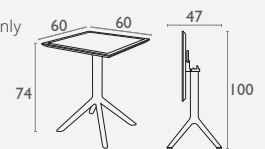

*Warranty Will Not Cover Excessive Fading If Placed In Direct Sunlight.

Siesta
exclusive

Sky Folding Table 60

FL-118-11800

5 YEAR
WARRANTY

- Suitable for Indoor and Outdoor Use
- Suitable for Light Commercial & Domestic Use Only
- Made of UV Stabilised Polypropylene
- Reinforced with Glass Fibre
- Unit Weight: 7.25kg
- Assembly Required
- Weather Resistant, UV Stabilised
- Made In Europe