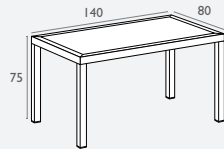

**Warranty Will Not Cover Excessive Fading If Placed In Direct Sunlight.*

Siesta
exclusive

Ares 140 Table (1400x800)

FL-118-10136

5 YEAR
WARRANTY

- Suitable for Indoor Use
- Suitable for Shaded Outdoor Use*
- Unit Weight: 14 Kg
- Made of Polypropylene
- Weather Resistant, Semi UV Stabilised
- Supplied Unassembled
- Made In Europe