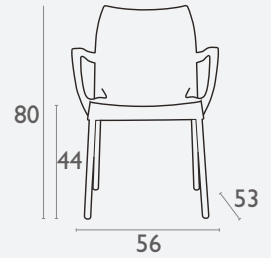

3 YEAR WARRANTY

Cross Chair

FL-118-10460

- Stackable
- Suitable for Indoor or Outdoor Use
- Made of UV Stabilised Polypropylene
- Reinforced with Glass Fibre
- Unit Weight: 3.6kg
- SWL: 150kg
- Made In Europe

5 YEAR WARRANTY

Diva Armchair

FL-118-10502

5 YEAR WARRANTY

- Stackable
- Suitable for Indoor and Outdoor Commercial Use
- Arm Height: 650h
- Unit Weight: 5kg, SWL: 150kg
- Weather Resistant, UV Stabilised
- Glass Fibre Reinforced
- Stocked In: Black
- Replaceable Feet
- Drainage Hole Available At An Extra Cost
- CATAS Tested
- Made In Europe

Dolce Armchair

FL-118-10504

5 YEAR WARRANTY

- Stackable
- Suitable for Indoor and Outdoor Commercial Use
- Seat: Made of UV Stabilised Polypropylene
- Legs: Strong Dia25mm Anodized Aluminium Legs
- Arm Height: 655h, Unit Weight: 4kg, SWL: 150kg
- Stocked In: Black
- Replaceable Feet
- Drainage Hole Available At An Extra Cost
- Matching Products: Vita Chair, Gio Barstool
- Made In Europe

Eiffel Chair

FL-100-13626

3 YEAR WARRANTY

- Stackable
- Suitable for Indoor and Outdoor Commercial Use
- 28mm X T1.5mm Aluminium Bamboo Look Frame
- Woven UV Resistant Pe Wicker Seat and Back
- Dimensions: 460mm W X 560mm D X 880mm H
- Seat Height: 450mm
- SWL: 135kg
- Weather Resistant