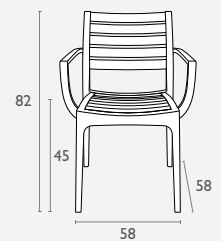

INDOOR / OUTDOOR
CHAIRS

Siesta
exclusive

Air Chair®

FL-118-10104

5 YEAR
WARRANTY

- Stackable Up To 4 High
- Suitable for Indoor and Outdoor Commercial Use
- Made of UV Stabilised Polypropylene
- Reinforced with Glass Fibre
- Unit Weight: 3.7kg
- SWL: 150kg
- Replaceable Feet
- CATAS Tested
- Matching Products: Air XL Armchair, Air Barstool
- Made In Europe

Siesta
exclusive

Air XL Armchair®

FL-118-10124

5 YEAR
WARRANTY

- Stackable Up To 4 High
- Suitable for Indoor and Outdoor Commercial Use
- Made of UV Stabilised Polypropylene
- Reinforced with Glass Fibre
- Arm Height: 680h
- Unit Weight: 3.8kg, SWL: 150kg
- Replaceable Feet
- CATAS Tested
- Matching Products: Air Chair, Air Barstool
- Made In Europe

Siesta
exclusive

AFRDI

Ares Chair

FL-118-10142

5 YEAR
WARRANTY

- Stackable
- Suitable for Indoor and Outdoor Commercial Use
- Made of UV Stabilised Polypropylene
- Reinforced with Glass Fibre
- Unit Weight: 4.5kg, SWL: 150kg
- Replaceable Feet
- CATAS Tested
- Matching Products: Artemis Armchair, Ares Barstool
- Made In Europe

Siesta
exclusive

Artemis Armchair

FL-118-10144

5 YEAR
WARRANTY

- Stackable
- Suitable for Indoor and Outdoor Commercial Use
- Made of UV Stabilised Polypropylene
- Reinforced with Glass Fibre
- Arm Height: 675h
- Unit Weight: 5kg, SWL: 150kg
- Replaceable Feet
- CATAS Tested
- Matching Products: Ares Chair, Ares Barstool
- Made In Europe