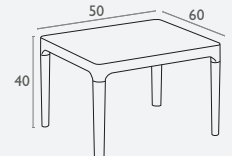

Siesta
exclusive

Sky Table 80

FL-118-11246

5 YEAR
WARRANTY

- Suitable for Indoor and Outdoor Use
- Suitable for Light Commercial & Domestic Use Only
- Made of UV Stabilised Polypropylene
- Reinforced with Glass Fibre
- Unit Weight: 14kg
- Assembly Required
- Weather Resistant, UV Stabilised
- Made In Europe

Note: The Sky Table Tops Are Polypropylene and Can Flex, So May Not Be Suitable In Applications That Require A Rigid Table Top.

Siesta
exclusive

Sky Table 105

FL-118-13686

5 YEAR
WARRANTY

- Suitable for Indoor and Outdoor Use
- Suitable for Light Commercial & Domestic Use Only
- Made of UV Stabilised Polypropylene
- Reinforced with Glass Fibre
- Unit Weight: 16kg
- Assembly Required
- Weather Resistant, UV Stabilised
- Made In Europe

Note: The Sky Table Tops Are Polypropylene and Can Flex, So May Not Be Suitable In Applications That Require A Rigid Table Top.

Siesta
exclusive

Sky Lounge Table

FL-118-11240

5 YEAR
WARRANTY

- Suitable for Light Commercial Use Only
- Suitable for Indoor and Outdoor Use
- Made of UV Stabilised Polypropylene
- Unit Weight: 7.3kg
- Supplied Unassembled – Easy To Assemble
- Weather Resistant
- Special Order Colours: Red & Mango
- Made In Europe

Siesta
exclusive

Sky Side Table

FL-118-11242

5 YEAR
WARRANTY

- Suitable for Light Commercial Use Only
- Suitable for Indoor and Outdoor Use
- Made of UV Stabilised Polypropylene
- Unit Weight: 4.5kg
- Supplied Unassembled – Easy To Assemble
- Weather Resistant
- Special Order Colours: Red & Mango
- Made In Europe