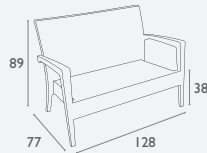

Siesta
exclusive

Bali Table

FL-118-10194

- Suitable for Indoor Use
- Suitable for Shaded Outdoor Use*
- Top: 5mm Dark Tempered Glass Top
- Frame: Aluminium Frame Covered with Semi UV Stabilised Polypropylene
- Unit Weight: 22kg
- Supplied Unassembled - Easy To Assemble
- Weather Resistant, Semi UV Stabilised
- Special Order Colours: White
- 4 X Adjustable Feet
- Replaceable Feet
- CATAS Tested
- Made In Europe

5 YEAR
WARRANTY