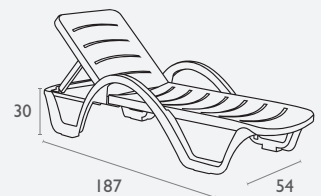

1 YEAR WARRANTY

Siesta
exclusive

Pacific Sunlounger

FL-118-10932

3 YEAR
WARRANTY

- Stackable
- Suitable for Indoor and Outdoor Commercial Use
- Made of UV Stabilised Polypropylene
- Reinforced with Glass Fibre
- Arm Height: 675h
- Unit Weight: 5kg, SWL: 150kg
- Replaceable Feet
- CATAS Tested
- Matching Products: Pacific Chairs & Pacific Lounges
- Made In Europe