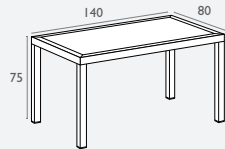

Siesta
exclusive

Orlando 140 Table (1400x800)

FL-118-10916

5 YEAR
WARRANTY

- Suitable for Indoor Use
- Suitable for Shaded Outdoor Use*
- Made with An Aluminium Frame Covered With Semi UV Stabilised Polypropylene
- Unit Weight: 23kg
- Supplied Unassembled – Easy To Assemble
- Weather Resistant, Semi UV Stabilised
- Special Order Colour: White
- 4 X Adjustable Feet
- Replaceable Feet
- Made In Europe