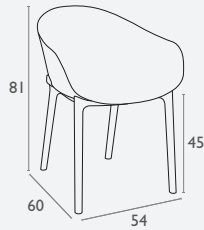

Sky Chair

FL-118-11236

5 YEAR
WARRANTY

- Suitable for Indoor and Outdoor Commercial Use
- Made of UV Stabilised Polypropylene Reinforced with Glass Fibre
- Unit Weight: 5kg
- SWL: 150kg
- Supplied Unassembled – Assembly Required
- Weather Resistant, UV Stabilised, Glass Fibre Reinforced
- Stocked In: Black, Anthracite, Red, White, Mango & Taupe
- CATAS Tested
- Made In Europe