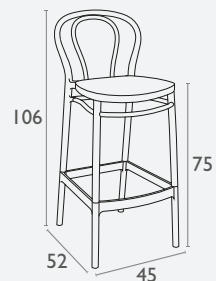

Victor Barstool 75

FL-118-11740

- Suitable for Indoor or Outdoor Use
- Made of UV Stabilised Polypropylene
- Reinforced with Glass Fibre
- Unit Weight: 4.4kg
- SWL: 135kg
- Supplied Unassembled - Easy To Assemble
- Weather Resistant
- Made In Europe

5 YEAR
WARRANTY