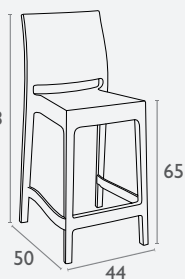

Lisbon Barstool

FL-156-13492

3 YEAR WARRANTY

- Stackable
- Suitable for Indoor and Outdoor Commercial Use
- Made of Powder Coated Aluminium
- Weather Resistant & Easy To Clean
- Unit Weight: 3.5kg
- SWL: 150kg
- Stocked In: Black, White, Blue & Olive Green
- Dimensions: 1030mm H X 430mm W X 575mm D - Sh 730mm
- Matching Chairs
- Rubber Feet

Siesta
exclusive

Marcel Barstool 75

FL-118-10708

5 YEAR
WARRANTY

- Suitable for Indoor or Outdoor Use
- Made of UV Stabilised Polypropylene
- Reinforced with Glass Fibre
- Unit Weight: 4.7kg
- SWL: 135kg
- Supplied Unassembled – Easy To Assemble
- Weather Resistant
- Matching Chairs
- Made In Europe

Siesta
exclusive

Maya Barstool 65

FL-118-10718

5 YEAR
WARRANTY

- Stackable 4 High
- Suitable for Indoor and Outdoor Commercial Use
- Made of UV Stabilised Polypropylene
- Reinforced with Glass Fibre
- Seat Dimensions(Mm): 360 Seat Width X 400 Seat Depth 98 X 360 Seat Back Height X 390 Seat Back Width
- Unit Weight: 5kg
- SWL: 135 Kg
- Weather Resistant
- Matching Product To The Maya Chair
- Made In Europe

Siesta
exclusive

Maya Barstool 75

FL-118-10720

5 YEAR
WARRANTY

- Stackable 4 High
- Suitable for Indoor and Outdoor Commercial Use
- Made of UV Stabilised Polypropylene
- Reinforced with Glass Fibre
- Seat Dimensions(Mm): 360 Seat Width X 400 Seat Depth X 360 Seat Back Height X 390 Seat Back Width
- Unit Weight: 5kg
- SWL: 135 Kg
- Weather Resistant
- Matching Product To The Maya Chair
- Made In Europe