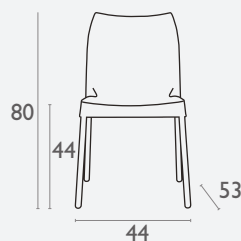

Siesta
exclusive

AFRDI

Vita Chair

FL-118-11754

5 YEAR
WARRANTY

- Stackable
- Suitable for Indoor and Outdoor Commercial Use
- Seat: Made of UV Stabilised Polypropylene
- Legs: Strong Dia25mm Anodized Aluminium Legs
- Unit Weight: 3kg, SWL: 150kg
- Weather Resistant
- Special Order Colours: Beige
- Replaceable Feet
- Drainage Hole Available At An Extra Cost
- Level 4 Afrdi Approved - Black
- Matching Products: Dolce Armchair, Gio Barstool
- Made In Europe