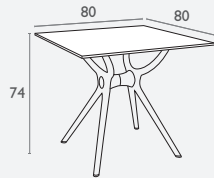

COMPLETE TABLES

Siesta
exclusive

Air Table 80

FL-118-10116

2 YEAR
WARRANTY

- Suitable for Indoor and Outdoor Commercial Use*.
- Unit Weights: 18kg
- Made of Polypropylene
- Hpl Compact Laminated 12mm Thick Top
- Replaceable Feet
- Supplied Unassembled
- Made In Europe