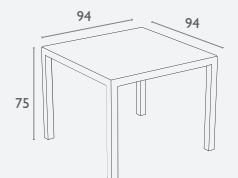

*Warranty Will Not Cover Excessive Fading If Placed In Direct Sunlight.