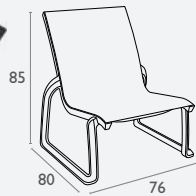

Siesta
exclusive

Maya Chair

FL-118-10722

5 YEAR
WARRANTY

- Stackable
- Suitable for Indoor and Outdoor Commercial Use
- Made of UV Stabilised Polypropylene
- Reinforced with Glass Fibre
- Unit Weight: 4kg
- SWL: 150kg
- Weather Resistant
- Replaceable Feet
- CATAS Tested
- Matching Products: Maya Barstool
- Made In Europe

Siesta
exclusive

Pacific Armchair

FL-118-11790

3 YEAR
WARRANTY

- Stackable
- Weather Resistant, UV Stabilised, Glass Fibre Reinforced
- Suitable for Indoor and Outdoor Commercial Use
- Frame: Made of UV Stabilised Polypropylene Reinforced with Glass Fibre
- Seat: Made of Batyline Fabric From Serge Ferrari
- Unit Weight: 5.2kg, SWL: 150 Kg
- Supplied Assembled
- Replaceable Feet and Fabric
- Made In Europe
- Matches with Pacific Sunlounger

Siesta
exclusive

Pacific Lounge Chair

FL-118-13514

3 YEAR
WARRANTY

- Stackable To 4 High
- High Quality Polypropylene
- Reinforced with Fibre Glass
- Uv Stabilised (Fade Resistant)
- Unit Weight: 7kg
- CATAS Tested
- SWL: 150kg
- Multi-Filament, High-Tenacity Polyester Yarn
- Biaxiale Tensioning for Extreme Tear Resistance
- Solution-Dyed Protective Sheath
- Uv Protected
- Weather Protected
- Quick Drying
- Hygienic – Mould Resistant Treatment
- Stain Resistant
- Fabric Can Be Replaced
- 3 Year Warranty
- Suitable for Indoor & Outdoor Commercial Application
- Made In Europe

Siesta
exclusive

Pacific Lounge Armchair

FL-118-13516

3 YEAR
WARRANTY

- Stackable To 4 High
- High Quality Polypropylene
- Reinforced with Fibre Glass
- Uv Stabilised (Fade Resistant)
- Unit Weight: 9kg
- CATAS Tested
- SWL: 150kg
- Multi-Filament, High-Tenacity Polyester Yarn
- Biaxiale Tensioning for Extreme Tear Resistance
- Solution-Dyed Protective Sheath
- Uv Protected
- Weather Protected
- Quick Drying
- Hygienic – Mould Resistant Treatment
- Stain Resistant
- Fabric Can Be Replaced
- 3 Year Warranty
- Suitable for Indoor & Outdoor Commercial Application
- Made In Europe