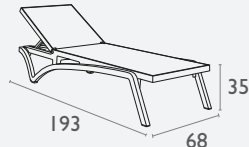

1 YEAR WARRANTY

Siesta
exclusive

Pacific Sunlounger

FL-118-10932

3 YEAR
WARRANTY

- Stackable
- Suitable for Indoor and Outdoor Commercial Use
- Made of UV Stabilised Polypropylene
- Reinforced with Glass Fibre
- Arm Height: 675h
- Unit Weight: 5kg, SWL: 150kg
- Replaceable Feet
- CATAS Tested
- Matching Products: Pacific Chairs & Pacific Lounges
- Made In Europe