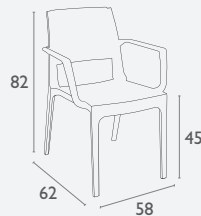

Daytona Chair

FL-118-10496

5 YEAR WARRANTY

- Stackable 4 To 6 High
- Suitable for Indoor and Outdoor Commercial Use
- Made of UV Stabilised Polypropylene
- Reinforced with Glass Fibre
- Unit Weight: 3.5kg, SWL: 150kg
- Weather Resistant
- Replaceable Feet
- CATAS Tested
- Special Order Colour: White
- Made In Europe