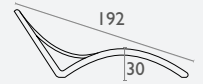

Siesta
exclusive

Pacific Sunlounger

FL-118-10932

3 YEAR
WARRANTY

- Stackable
- Suitable for Indoor and Outdoor Commercial Use
- Made of UV Stabilised Polypropylene
- Reinforced with Glass Fibre
- Arm Height: 675h
- Unit Weight: 5kg, SWL: 150kg
- Replaceable Feet
- CATAS Tested
- Matching Products: Pacific Chairs & Pacific Lounges
- Made In Europe

Siesta
exclusive

Slim Sunlounger

FL-118-11798

3 YEAR
WARRANTY

- Stackable
- Suitable for Indoor & Outdoor Commercial Application
- High Quality Polypropylene Reinforced with Glass Fibre
- Hidden Wheels and Non Slip Feet
- CATAS Tested
- Uv Stabilised (Fade Resistant)
- Unit Weight: 17.5kg
- SWL: 150kg
- Australian Registered Design 202016039
- Made In Europe

Siesta
exclusive

Slim Sunlounger with Cushion

FL-118-11814

- Stackable
- Suitable for Indoor & Outdoor Commercial Application
- High Quality Polypropylene Reinforced with Glass Fibre
- Hidden Wheels and Non Slip Feet
- CATAS Tested
- Uv Stabilised (Fade Resistant)
- Unit Weight: 17.5kg
- SWL: 150kg
- Australian Registered Design 202016039
- Premium Sunlounger Cushions Available In Light Brown, White, Anthracite and Black.
- 3 Cm Thick Cushion Covered with Etisilk Polyester Fabric and Finished with Piping.
- Cushions Are Specially Designed for Slim Sunlounger and Are Water Resistant with Uv
- Made In Europe

Siesta
exclusive

Slim Sunlounger with Cushion & Pillow

FL-118-11816