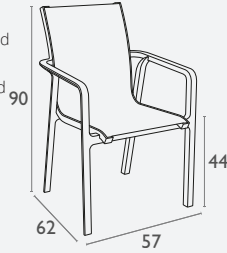

Pacific Armchair

FL-118-11790

3 YEAR
WARRANTY

- Stackable
- Weather Resistant, UV Stabilised, Glass Fibre Reinforced
- Suitable for Indoor and Outdoor Commercial Use
- Frame: Made of UV Stabilised Polypropylene Reinforced with Glass Fibre
- Seat: Made of Batyline Fabric From Serge Ferrari
- Unit Weight: 5.2kg, SWL: 150 Kg
- Supplied Assembled
- Replaceable Feet and Fabric
- Made In Europe
- Matches with Pacific Sunlounger

Siesta
exclusive

Pacific Lounge Chair

FL-118-13514

3 YEAR
WARRANTY

- Stackable To 4 High
- High Quality Polypropylene
- Reinforced with Fibre Glass
- Uv Stabilised (Fade Resistant)
- Unit Weight: 7kg
- CATAS Tested
- SWL: 150kg
- Multi-Filament, High-Tenacity Polyester Yarn
- Biaxiale Tensioning for Extreme Tear Resistance
- Solution-Dyed Protective Sheath
- Uv Protected
- Weather Protected
- Quick Drying
- Hygienic – Mould Resistant Treatment
- Stain Resistant
- Fabric Can Be Replaced
- 3 Year Warranty
- Suitable for Indoor & Outdoor Commercial Application
- Made In Europe