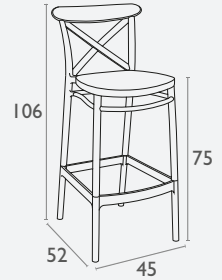

Coimbra Barstool

FL-156-13714

3 YEAR
WARRANTY

- Stackable
- Suitable for Indoor & Outdoor Commercial Application
- Powder Coated Aluminium Frame
- Lightweight
- Sleek, Sophisticated Polished Finish
- SWL: 150kg
- Available In Black, White, Blue & Olive Green
- Dimensions: 1010mm H X 520mm W X 575mm D
- Seat Height: 750mm
- Brand: Durafurn

Siesta
OUTDOOR

Cross Barstool 65

FL-118-10456

- Suitable for Indoor or Outdoor Use
- Made of UV Stabilised Polypropylene
- Reinforced with Glass Fibre
- Unit Weight: 4.4kg
- SWL: 135kg
- Supplied Unassembled – Easy To Assemble
- Weather Resistant, UV Stabilised, Glass Fibre Reinforced
- Matching Chairs
- Made In Europe

5 YEAR
WARRANTY

Siesta
OUTDOOR

Cross Barstool 75

FL-118-10458

- Suitable for Indoor or Outdoor Use
- Made of UV Stabilised Polypropylene Reinforced with Glass Fibre
- Unit Weight: 4.8kg
- SWL: 135kg
- Supplied Unassembled – Easy To Assemble
- Weather Resistant, UV Stabilised, Glass Fibre Reinforced
- Matching Chairs
- Made In Europe

5 YEAR
WARRANTY

Cruza Stool Frame

FL-126-10464

- Suitable for Indoor and Outdoor Commercial Use
- Supplied Frame Only: Fully Welded Heavy Duty Brushed 304 Grade Stainless Steel
- Dimensions: 380w X 380d X 760 Seat Height
- Unit Weight: 8kg
- SWL: 120kg
- Frame Supplied Assembled
- Replaceable Feet
- Frame Made In Australia
- Seat Made In Europe