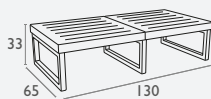

Mykonos Lounge Table XL

FL-118-10902

5 YEAR WARRANTY

- Suitable for Indoor and Outdoor Commercial Use
- Made of UV Stabilised Polypropylene
- Unit Weight: 14kg
- Supplied Unassembled – Easy To Assemble
- Weather Resistant
- Made In Europe