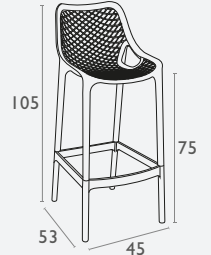

Air Barstool® 65

FL-118-10100

5 YEAR
WARRANTY

- Suitable for Indoor and Outdoor Commercial Use
- Made of UV Stabilised Polypropylene
- Reinforced with Glass Fibre
- 440 Seat Width X 380 Seat Depth
- 340 Seat Back Height X 390 Seat Back Width
- Unit Weight: 5kg
- SWL: 135kg
- Supplied Unassembled – Easy To Assemble
- Weather Resistant
- CATAS Tested
- Matching Products: Air Chair® & Air XI Armchair®
- Made In Europe

Siesta
exclusive

Air Barstool® 75

FL-118-10102

5 YEAR
WARRANTY

- Suitable for Indoor and Outdoor Commercial Use
- Made of UV Stabilised Polypropylene
- Reinforced with Glass Fibre
- 440 Seat Width X 380 Seat Depth
- 340 Seat Back Height X 390 Seat Back Width
- Unit Weight: 5kg
- SWL: 135kg
- Supplied Unassembled – Easy To Assemble
- Weather Resistant
- CATAS Tested
- Matching Products: Air Chair® & Air XI Armchair®
- Made In Europe

Siesta
exclusive

Ares Barstool

FL-118-10140

5 YEAR
WARRANTY

- Stackable
- Suitable for Indoor and Outdoor Commercial Use
- Made of UV Stabilised Polypropylene
- Reinforced with Glass Fibre
- 360 Seat Width X 400 Seat Depth
- 350 Seat Back Height X 390 Seat Back Width
- Unit Weight: 6.2kg
- SWL: 135kg
- Weather Resistant
- Stocked In: Anthracite, Black, White, Chocolate, Taupe
- Matching Chairs
- Made In Europe