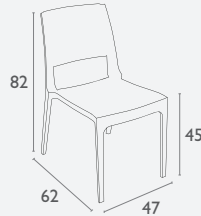

Siesta
exclusive

Verona Chair

FL-118-11732

5 YEAR
WARRANTY

- Stackable: 4 To 6 High
- Suitable for Indoor and Outdoor Commercial Use
- Made of UV Stabilised Polypropylene
- Reinforced with Glass Fibre
- Unit Weight: 3.6kg, SWL: 150kg
- Weather Resistant
- Special Order Colours: White
- Replaceable Feet
- CATAS Tested
- Made In Europe

Siesta
exclusive

Monaco Lounge Armchair

FL-118-10860

5 YEAR
WARRANTY

- Suitable for Indoor and Outdoor Commercial Use
- Made of UV Stabilised Polypropylene
- Reinforced with Glass Fibre
- Weather Resistant
- Special Order Colours: White
- Supplied Unassembled
- CATAS Tested
- Optional Beige Cushions Available. 3 Month Warranty.
- Made In Europe

Siesta
exclusive

Monaco Extension

FL-118-10856

5 YEAR
WARRANTY

- Suitable for Indoor and Outdoor Commercial Use
- Made of UV Stabilised Polypropylene
- Reinforced with Glass Fibre
- Weather Resistant
- Special Order Colours: White
- Supplied Unassembled
- CATAS Tested
- Optional Beige Cushions Available. 3 Month Warranty.
- Made In Europe

Siesta
exclusive

Monaco Lounge Sofa

FL-118-10874

5 YEAR
WARRANTY

- Suitable for Indoor and Outdoor Commercial Use
- Made of UV Stabilised Polypropylene
- Reinforced with Glass Fibre
- Weather Resistant
- Special Order Colours: White
- Supplied Unassembled
- CATAS Tested
- Optional Beige Cushions Available. 3 Month Warranty.
- Made In Europe