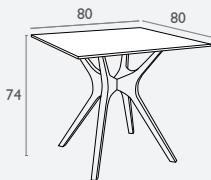

5 YEAR
WARRANTY

*Warranty Will Not Cover Excessive Fading If Placed In Direct Sunlight.

Ibiza Table 80

FL-118-10664

2 YEAR WARRANTY

- Suitable for Indoor and Outdoor Commercial Use*.
- Unit Weight: 18kg
- Supplied Unassembled – Easy To Assemble
- Weather Resistant
- Uv Stabilised
- Special Order Colours: White
- Made In Europe