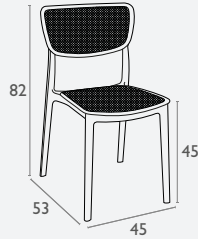

5 YEAR
WARRANTY

Lisbon Chair

FL-156-13414

- Stackable
- Suitable for Indoor and Outdoor Commercial Use
- Made of Powder Coated Aluminium
- Weather Resistant & Easy To Clean
- Unit Weight: 3kg
- SWL: 150kg
- Stocked In: Black, White, Blue & Olive Green
- Dimensions: 830mm H X 430mm W X 575mm D - Sh 450mm
- Matching Barstool and Tables
- Rubber Feet

3 YEAR
WARRANTY

Lisbon Armchair

FL-156-13416

- Stackable
- Suitable for Indoor and Outdoor Commercial Use
- Made of Powder Coated Aluminium
- Weather Resistant & Easy To Clean
- Unit Weight: 3.3kg
- SWL: 150kg
- Stocked In: Black, White, Blue & Olive Green
- Dimensions: 830mm H X 590mm W X 575mm D - Sh 450mm
- Matching Barstool and Tables
- Rubber Feet

3 YEAR
WARRANTY

Lucy Chair

FL-118-10682

5 YEAR WARRANTY

- Stackable
- Suitable for Indoor and Outdoor Commercial Use
- Made of UV Stabilised Polypropylene
- Reinforced with Glass Fibre
- Unit Weight: 3.3kg, SWL: 150kg
- Weather Resistant
- Stocked In: Anthracite, Black, White
- Special Order Colours: Taupe & Olive Green
- CATAS Tested
- Made In Europe