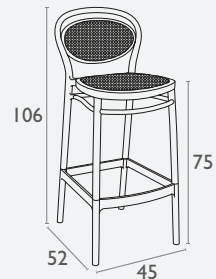

Lisbon Barstool

FL-156-13492

3 YEAR WARRANTY

- Stackable
- Suitable for Indoor and Outdoor Commercial Use
- Made of Powder Coated Aluminium
- Weather Resistant & Easy To Clean
- Unit Weight: 3.5kg
- SWL: 150kg
- Stocked In: Black, White, Blue & Olive Green
- Dimensions: 1030mm H X 430mm W X 575mm D - Sh 730mm
- Matching Chairs
- Rubber Feet

Siesta
exclusive

Marcel Barstool 65

FL-118-10706

5 YEAR
WARRANTY

- Suitable for Indoor or Outdoor Use
- Made of UV Stabilised Polypropylene
- Reinforced with Glass Fibre
- Unit Weight: 4.7kg
- SWL: 135kg
- Supplied Unassembled – Easy To Assemble
- Weather Resistant
- Matching Chairs
- Made In Europe

Siesta
exclusive

Marcel Barstool 75

FL-118-10708

5 YEAR
WARRANTY

- Suitable for Indoor or Outdoor Use
- Made of UV Stabilised Polypropylene
- Reinforced with Glass Fibre
- Unit Weight: 4.7kg
- SWL: 135kg
- Supplied Unassembled – Easy To Assemble
- Weather Resistant
- Matching Chairs
- Made In Europe

Siesta
exclusive

Maya Barstool 65

FL-118-10718

5 YEAR
WARRANTY

- Stackable 4 High
- Suitable for Indoor and Outdoor Commercial Use
- Made of UV Stabilised Polypropylene
- Reinforced with Glass Fibre
- Seat Dimensions(Mm): 360 Seat Width X 400 Seat Depth 98 X 360 Seat Back Height X 390 Seat Back Width
- Unit Weight: 5kg
- SWL: 135 Kg
- Weather Resistant
- Matching Product To The Maya Chair
- Made In Europe