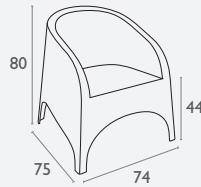

RESIN

RATTAN

Aruba Armchair

FL-118-10148

5 YEAR WARRANTY

- Stackable
- Suitable for Indoor and Outdoor Commercial Use
- Made of UV Stabilised Polypropylene
- Reinforced with Glass Fibre
- Arm Height: 650 Up To 750 H
- Unit Weight: 7.5kg, SWL: 150kg
- Weather Resistant
- Replaceable Feet
- CATAS Tested
- Special Order Colour: White
- Made In Europe