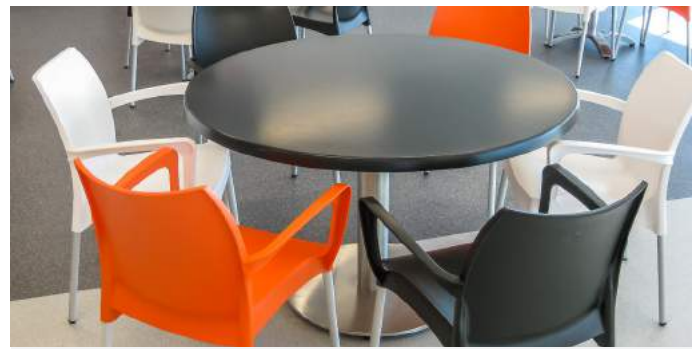

Astoria Aluminium Table & Bar Base

FL-100-10154, FL-100-10152

2 YEAR
WARRANTY

- Suitable for Indoor and Outdoor Commercial Use
- Top Plate: Cast Aluminium Top Plate with 8 Fastening Points
- Pole: 60dia Aluminium Pole
- Base: Cast Aluminium 4 Star Base
- 4 X Adjustable Feet
- Supplied Unassembled - Easy To Assemble
- Base Span: 650mm Diagonal
- Standard Height: 720h
- Unit Weight: Anodized Base 3kg -

- Black Base 6kg
- Maximum Suitable Table Top Size: 800x800mm Square - 15kg
- Bar Height: 1090h
- Unit Weight: Anodized Base 4kg - Black Base 7kg
- Maximum Suitable Table Top Size: 700mm Square - 12kg
- Notes: Anodized Aluminium Base Does Not Have Lead Weights, Replaceable Feet
- Made In China