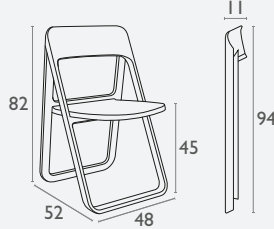

FUNCTION

CHAIRS & TABLES

Siesta
OUTDOOR

Dream Folding Chair

FL-118-10506

5 YEAR
WARRANTY

- Stackable
- Suitable for Indoor or Outdoor Use
- Designed By Frederic Boonen
- Folds Flat for Stacking and Ease of Storage
- Made of UV Stabilised Polypropylene
- Reinforced with Glass Fibre
- Unit Weight: 5.5kg
- SWL: 150kg
- Weather Resistant
- Made In Europe