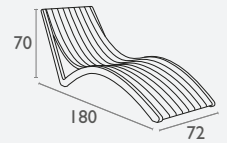

Siesta
exclusive

Pacific Sunlounger

FL-118-10932

3 YEAR
WARRANTY

- Stackable
- Suitable for Indoor and Outdoor Commercial Use
- Made of UV Stabilised Polypropylene
- Reinforced with Glass Fibre
- Arm Height: 675h
- Unit Weight: 5kg, SWL: 150kg
- Replaceable Feet
- CATAS Tested
- Matching Products: Pacific Chairs & Pacific Lounges
- Made In Europe

Siesta
exclusive

Slim Sunlounger

FL-118-11798

3 YEAR
WARRANTY

- Stackable
- Suitable for Indoor & Outdoor Commercial Application
- High Quality Polypropylene Reinforced with Glass Fibre
- Hidden Wheels and Non Slip Feet
- CATAS Tested
- Uv Stabilised (Fade Resistant)
- Unit Weight: 17.5kg
- SWL: 150kg
- Australian Registered Design 202016039
- Made In Europe

Siesta
exclusive

Slim Sunlounger with Cushion

FL-118-11814

- Stackable
- Suitable for Indoor & Outdoor Commercial Application
- High Quality Polypropylene Reinforced with Glass Fibre
- Hidden Wheels and Non Slip Feet
- CATAS Tested
- Uv Stabilised (Fade Resistant)
- Unit Weight: 17.5kg
- SWL: 150kg
- Australian Registered Design 202016039
- Premium Sunlounger Cushions Available In Light Brown, White, Anthracite and Black.
- 3 Cm Thick Cushion Covered with Etisilk Polyester Fabric and Finished with Piping.
- Cushions Are Specially Designed for Slim Sunlounger and Are Water Resistant with Uv
- Made In Europe

Siesta
exclusive

Slim Sunlounger with Cushion & Pillow

FL-118-11816