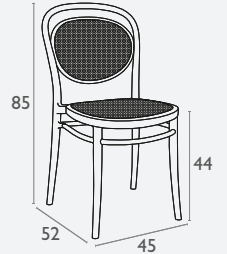

Siesta
exclusive

Dream Folding Chair

FL-118-10506

5 YEAR
WARRANTY

- Stackable
- Suitable for Indoor or Outdoor Use
- Designed By Frederic Boonen
- Folds Flat for Stacking and Ease of Storage
- Made of UV Stabilised Polypropylene
- Reinforced with Glass Fibre
- Unit Weight: 5.5kg
- SWL: 150kg
- Weather Resistant
- Made In Europe

Siesta
exclusive

Marcel Chair

FL-118-10710

5 YEAR
WARRANTY

- Stackable
- Suitable for Indoor or Outdoor Use
- Made of UV Stabilised Polypropylene
- Reinforced with Glass Fibre
- Unit Weight: 3.5kg
- SWL: 150kg
- Weather Resistant
- Matching Barstool
- Made In Europe