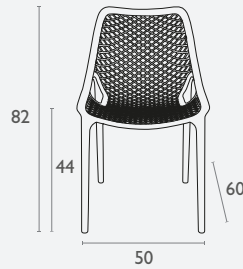

INDOOR / OUTDOOR
CHAIRS

Siesta
exclusive

Air Chair®

FL-118-10104

5 YEAR
WARRANTY

- Stackable Up To 4 High
- Suitable for Indoor and Outdoor Commercial Use
- Made of UV Stabilised Polypropylene
- Reinforced with Glass Fibre
- Unit Weight: 3.7kg
- SWL: 150kg
- Replaceable Feet
- CATAS Tested
- Matching Products: Air XL Armchair, Air Barstool
- Made In Europe

Siesta
exclusive

Air XL Armchair®

FL-118-10124

5 YEAR
WARRANTY

- Stackable Up To 4 High
- Suitable for Indoor and Outdoor Commercial Use
- Made of UV Stabilised Polypropylene
- Reinforced with Glass Fibre
- Arm Height: 680h
- Unit Weight: 3.8kg, SWL: 150kg
- Replaceable Feet
- CATAS Tested
- Matching Products: Air Chair, Air Barstool
- Made In Europe

Siesta
exclusive

AFRDI

Ares Chair

FL-118-10142

5 YEAR
WARRANTY

- Stackable
- Suitable for Indoor and Outdoor Commercial Use
- Made of UV Stabilised Polypropylene
- Reinforced with Glass Fibre
- Unit Weight: 4.5kg, SWL: 150kg
- Replaceable Feet
- CATAS Tested
- Matching Products: Artemis Armchair, Ares Barstool
- Made In Europe

Siesta
exclusive

Artemis Armchair

FL-118-10144

5 YEAR
WARRANTY

- Stackable
- Suitable for Indoor and Outdoor Commercial Use
- Made of UV Stabilised Polypropylene
- Reinforced with Glass Fibre
- Arm Height: 675h
- Unit Weight: 5kg, SWL: 150kg
- Replaceable Feet
- CATAS Tested
- Matching Products: Ares Chair, Ares Barstool
- Made In Europe