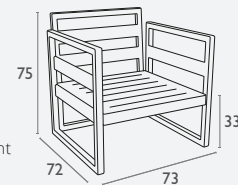

Mykonos Lounge Armchair

FL-118-10884

5 YEAR
WARRANTY

- Suitable for Indoor and Outdoor Use
- Weather Resistant
- Uv Stabilised
- Glass Fibre Reinforced
- SWL: 150 Kg
- Unit Weight: 14kg
- Optional Cushions Available In Beige, Anthracite, Light Brown & Black – 100mm Thick Cushion Covered with Etilsik Polyester Fabric and Finished with Piping.
- 2 Year Warranty On Cushions.
- Supplied Unassembled – Easy Assembly
- Made In Europe