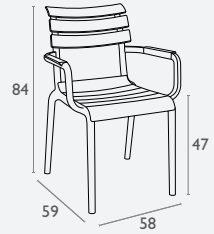

Eiffel Chair

FL-100-13626

3 YEAR WARRANTY

- Stackable
- Suitable for Indoor and Outdoor Commercial Use
- 28mm X T1.5mm Aluminium Bamboo Look Frame
- Woven UV Resistant Pe Wicker Seat and Back
- Dimensions: 460mm W X 560mm D X 880mm H
- Seat Height: 450mm
- SWL: 135kg
- Weather Resistant

Eiffel Armchair

FL-100-13628

3 YEAR WARRANTY

- Stackable
- Suitable for Indoor and Outdoor Commercial Use
- 28mm X T1.5mm Aluminium Bamboo Look Frame
- Woven UV Resistant Pe Wicker Seat and Back
- Dimensions: 570mm W X 570mm D X 830mm H
- Seat Height: 440mm
- SWL: 135kg
- Weather Resistant

5 YEAR
WARRANTY

Siesta
outdoor

Paris Chair

FL-118-13674

- Stackable
- Suitable for Indoor or Outdoor Use
- Made of UV Stabilised Polypropylene
- Reinforced with Glass Fibre
- Unit Weight: 5kg
- SWL: 150kg
- Made In Europe

5 YEAR
WARRANTY

Lisbon Chair

FL-156-13414

- Stackable
- Suitable for Indoor and Outdoor Commercial Use
- Made of Powder Coated Aluminium
- Weather Resistant & Easy To Clean
- Unit Weight: 3kg
- SWL: 150kg
- Stocked In: Black, White, Blue & Olive Green
- Dimensions: 830mm H X 430mm W X 575mm D - Sh 450mm
- Matching Barstool and Tables
- Rubber Feet