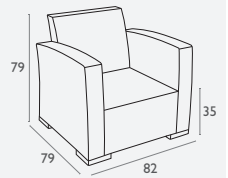

Monaco Lounge Armchair

FL-118-10860

5 YEAR
WARRANTY

- Suitable for Indoor and Outdoor Commercial Use
- Made of UV Stabilised Polypropylene
- Reinforced with Glass Fibre
- Weather Resistant
- Special Order Colours: White
- Supplied Unassembled
- CATAS Tested
- Optional Beige Cushions Available. 3 Month Warranty.
- Made In Europe