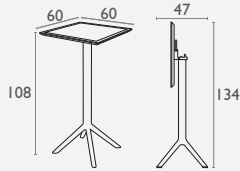

Note: The Sky Table Tops Are Polypropylene and Can Flex, So May Not Be Suitable In Applications That Require A Rigid Table Top.

Siesta
exclusive

Sky Folding Bar Table 60

FL-118-11802

5 YEAR
WARRANTY

- Suitable for Indoor and Outdoor Use
- Suitable for Light Commercial & Domestic Use Only
- Made of UV Stabilised Polypropylene
- Reinforced with Glass Fibre
- Unit Weight: 7.25kg
- Assembly Required
- Weather Resistant, UV Stabilised
- Made In Europe