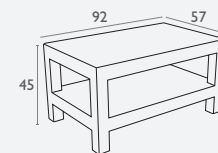

Tahiti Table

FL-118-11712

- Suitable for Indoor Use
- Suitable for Shaded Outdoor Use*
- Top: 5mm Dark Tempered Glass Top
- Frame: Aluminium Frame Covered with Semi UV Stabilised Polypropylene
- Unit Weight: 32kg
- Supplied Unassembled – Easy To Assemble
- Weather Resistant, Semi UV Stabilised
- Special Order Colours: White
- 4 X Adjustable Feet
- Replaceable Feet
- CATAS Tested
- Made In Europe