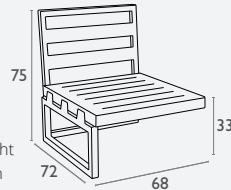

Mykonos Extension Part

FL-118-10882

5 YEAR
WARRANTY

- Suitable for Indoor and Outdoor Use
- Weather Resistant
- Uv Stabilised
- Glass Fibre Reinforced
- SWL: 150 Kg
- Unit Weight: 10kg
- Optional Cushions Available In Beige, Anthracite, Light Brown & Black – 100mm Thick Cushion Covered with Etisilk Polyester Fabric and Finished with Piping.
- 2 Year Warranty On Cushions.
- Supplied Unassembled – Easy Assembly
- Made In Europe