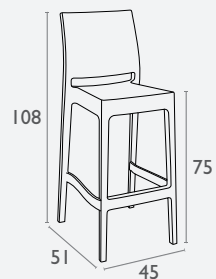

Lisbon Barstool

FL-156-13492

3 YEAR WARRANTY

- Stackable
- Suitable for Indoor and Outdoor Commercial Use
- Made of Powder Coated Aluminium
- Weather Resistant & Easy To Clean
- Unit Weight: 3.5kg
- SWL: 150kg
- Stocked In: Black, White, Blue & Olive Green
- Dimensions: 1030mm H X 430mm W X 575mm D - Sh 730mm
- Matching Chairs
- Rubber Feet

Siesta
exclusive

Maya Barstool 65

FL-118-10718

5 YEAR
WARRANTY

- Stackable 4 High
- Suitable for Indoor and Outdoor Commercial Use
- Made of UV Stabilised Polypropylene
- Reinforced with Glass Fibre
- Seat Dimensions(Mm): 360 Seat Width X 400 Seat Depth 98 X 360 Seat Back Height X 390 Seat Back Width
- Unit Weight: 5kg
- SWL: 135 Kg
- Weather Resistant
- Matching Product To The Maya Chair
- Made In Europe

Siesta
exclusive

Maya Barstool 75

FL-118-10720

5 YEAR
WARRANTY

- Stackable 4 High
- Suitable for Indoor and Outdoor Commercial Use
- Made of UV Stabilised Polypropylene
- Reinforced with Glass Fibre
- Seat Dimensions(Mm): 360 Seat Width X 400 Seat Depth X 360 Seat Back Height X 390 Seat Back Width
- Unit Weight: 5kg
- SWL: 135 Kg
- Weather Resistant
- Matching Product To The Maya Chair
- Made In Europe