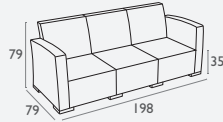

Siesta
exclusive

Tequila Lounge Armchair

FL-118-11714

- Stackable Up To 3 High
- Suitable for Indoor and Outdoor Commercial Use
- Made of UV Stabilised Polypropylene
- Reinforced with Glass Fibre
- Arm Height: 670h
- Unit Weight: 9.3kg, SWL: 150kg
- Weather Resistant
- Special Order Colours: White
- Replaceable Feet
- CATAS Tested
- Made In Europe

5 YEAR
WARRANTY