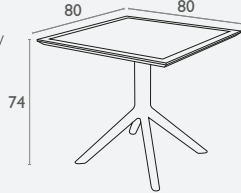

Note: The Sky Table Tops Are Polypropylene and Can Flex, So May Not Be Suitable In Applications That Require A Rigid Table Top.

Siesta
exclusive

Sky Table 80

FL-118-11246

5 YEAR
WARRANTY

- Suitable for Indoor and Outdoor Use
- Suitable for Light Commercial & Domestic Use Only
- Made of UV Stabilised Polypropylene
- Reinforced with Glass Fibre
- Unit Weight: 14kg
- Assembly Required
- Weather Resistant, UV Stabilised
- Made In Europe