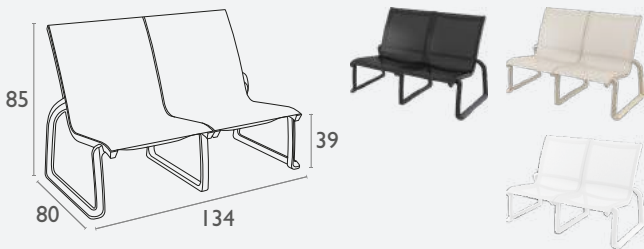

Siesta
exclusive

Pacific Lounge Chair

FL-118-13514

3 YEAR
WARRANTY

- Stackable To 4 High
- High Quality Polypropylene
- Reinforced with Fibre Glass
- Uv Stabilised (Fade Resistant)
- Unit Weight: 7kg
- CATAS Tested
- SWL: 150kg
- Multi-Filament, High-Tenacity Polyester Yarn
- Biaxiale Tensioning for Extreme Tear Resistance
- Solution-Dyed Protective Sheath
- Uv Protected
- Weather Protected
- Quick Drying
- Hygienic – Mould Resistant Treatment
- Stain Resistant
- Fabric Can Be Replaced
- 3 Year Warranty
- Suitable for Indoor & Outdoor Commercial Application
- Made In Europe

Siesta
exclusive

Pacific Lounge Armchair

FL-118-13516

3 YEAR
WARRANTY

- Stackable To 4 High
- High Quality Polypropylene
- Reinforced with Fibre Glass
- Uv Stabilised (Fade Resistant)
- Unit Weight: 9kg
- CATAS Tested
- SWL: 150kg
- Multi-Filament, High-Tenacity Polyester Yarn
- Biaxiale Tensioning for Extreme Tear Resistance
- Solution-Dyed Protective Sheath
- Uv Protected
- Weather Protected
- Quick Drying
- Hygienic – Mould Resistant Treatment
- Stain Resistant
- Fabric Can Be Replaced
- 3 Year Warranty
- Suitable for Indoor & Outdoor Commercial Application
- Made In Europe

Siesta
exclusive

Pacific Lounge Sofa Chair

FL-118-13534

3 YEAR
WARRANTY

- Stackable To 4 High
- High Quality Polypropylene
- Reinforced with Fibre Glass
- Uv Stabilised (Fade Resistant)
- Unit Weight: 13kg
- CATAS Tested
- SWL: 150kg
- Multi-Filament, High-Tenacity Polyester Yarn
- Biaxiale Tensioning for Extreme Tear Resistance
- Solution-Dyed Protective Sheath
- Uv Protected
- Weather Protected
- Quick Drying
- Hygienic – Mould Resistant Treatment
- Stain Resistant
- Fabric Can Be Replaced
- 3 Year Warranty
- Suitable for Indoor & Outdoor Commercial Application
- Made In Europe