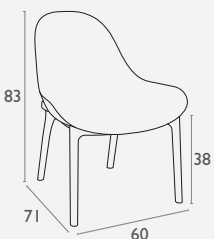

Siesta
exclusive

Sky Chair

FL-118-11236

5 YEAR
WARRANTY

- Suitable for Indoor and Outdoor Commercial Use
- Made of UV Stabilised Polypropylene Reinforced with Glass Fibre
- Unit Weight: 5kg
- SWL: 150kg
- Supplied Unassembled – Assembly Required
- Weather Resistant, UV Stabilised, Glass Fibre Reinforced
- Stocked In: Black, Anthracite, Red, White, Mango & Taupe
- CATAS Tested
- Made In Europe

Siesta
exclusive

Sky Pro Chair

FL-118-11237

5 YEAR
WARRANTY

- Stackable Up To 4 High
- Suitable for Indoor and Outdoor Commercial Use
- Made of UV Stabilised Polypropylene
- Reinforced with Glass Fibre
- Unit Weight: 5kg
- SWL: 150kg
- Stocked In: Black, Anthracite & White
- Weather Resistant
- Registered Design
- Made In Europe

Siesta
exclusive

Sky Lounge Chair

FL-118-11238

5 YEAR
WARRANTY

- Suitable for Indoor and Outdoor Use
- Made of UV Stabilised Polypropylene
- Reinforced with Glass Fibre
- Unit Weight: 5.2kg
- SWL: 150 Kg
- Supplied Unassembled – Assembly Required
- Made In Europe