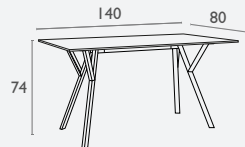

Max Table 140

FL-118-14746

2 YEAR WARRANTY

- Suitable for Indoor and Outdoor Commercial Use*.
- Unit Weights: 31kg
- Made of Polypropylene
- Hpl Compact Laminated 12mm Thick Top
- Replaceable Feet
- Supplied Unassembled
- Made In Europe