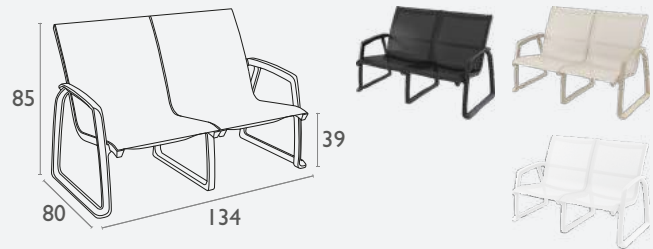

Siesta
exclusive

Pacific Lounge Armchair

FL-118-13516

3 YEAR
WARRANTY

- Stackable To 4 High
- High Quality Polypropylene
- Reinforced with Fibre Glass
- Uv Stabilised (Fade Resistant)
- Unit Weight: 9kg
- CATAS Tested
- SWL: 150kg
- Multi-Filament, High-Tenacity Polyester Yarn
- Biaxiale Tensioning for Extreme Tear Resistance
- Solution-Dyed Protective Sheath
- Uv Protected
- Weather Protected
- Quick Drying
- Hygienic – Mould Resistant Treatment
- Stain Resistant
- Fabric Can Be Replaced
- 3 Year Warranty
- Suitable for Indoor & Outdoor Commercial Application
- Made In Europe

Siesta
exclusive

Pacific Lounge Sofa Chair

FL-118-13534

3 YEAR
WARRANTY

- Stackable To 4 High
- High Quality Polypropylene
- Reinforced with Fibre Glass
- Uv Stabilised (Fade Resistant)
- Unit Weight: 13kg
- CATAS Tested
- SWL: 150kg
- Multi-Filament, High-Tenacity Polyester Yarn
- Biaxiale Tensioning for Extreme Tear Resistance
- Solution-Dyed Protective Sheath
- Uv Protected
- Weather Protected
- Quick Drying
- Hygienic – Mould Resistant Treatment
- Stain Resistant
- Fabric Can Be Replaced
- 3 Year Warranty
- Suitable for Indoor & Outdoor Commercial Application
- Made In Europe

Siesta
exclusive

Pacific Lounge Sofa Armchair

FL-118-13532

3 YEAR
WARRANTY

- Stackable To 4 High
- High Quality Polypropylene
- Reinforced with Fibre Glass
- Uv Stabilised (Fade Resistant)
- Unit Weight: 15kg
- CATAS Tested
- SWL: 150kg
- Multi-Filament, High-Tenacity Polyester Yarn
- Biaxiale Tensioning for Extreme Tear Resistance
- Solution-Dyed Protective Sheath
- Uv Protected
- Weather Protected
- Quick Drying
- Hygienic – Mould Resistant Treatment
- Stain Resistant
- Fabric Can Be Replaced
- 3 Year Warranty
- Suitable for Indoor & Outdoor Commercial Application
- Made In Europe