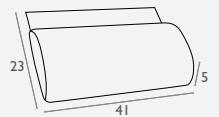

Slim Sunlounger with Cushion & Pillow

FL-118-11816

- Stackable
- Suitable for Indoor & Outdoor Commercial Application
- High Quality Polypropylene Reinforced with Glass Fibre
- Hidden Wheels and Non Slip Feet
- CATAS Tested
- Uv Stabilised (Fade Resistant)
- Unit Weight: 17.5kg
- SWL: 150kg
- Australian Registered Design 202016039
- Premium Sunlounger Cushions Available In Light Brown, White, Anthracite and Black.
- 3 Cm Thick Cushion Covered with Etisilk Polyester Fabric and Finished with Piping.
- Cushions Are Specially Designed for Slim Sunlounger and Are Water Resistant with Uv
- Pillow Cushion 5 Cm Thick Covered with Etisilk Polyester Fabric and Finished with Piping.
- Made In Europe