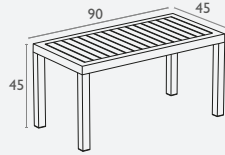

Siesta
exclusive

Orlando 140 Table (1400x800)

FL-118-10916

5 YEAR
WARRANTY

- Suitable for Indoor Use
- Suitable for Shaded Outdoor Use*
- Made with An Aluminium Frame Covered With Semi UV Stabilised Polypropylene
- Unit Weight: 23kg
- Supplied Unassembled – Easy To Assemble
- Weather Resistant, Semi UV Stabilised
- Special Order Colour: White
- 4 X Adjustable Feet
- Replaceable Feet
- Made In Europe