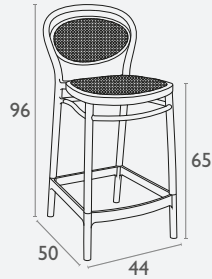

Eiffel 750 Backless Stool

FL-100-13708

3 YEAR WARRANTY

- Suitable for Indoor and Outdoor Commercial Use
- 28mm X T1.5mm Aluminium Bamboo Look Frame
- Woven UV Resistant Pe Wicker Seat and Back
- Dimensions: 460mm W X 560mm D X 750mm H
- Seat Height: 750mm
- SWL: 150kg
- Weather Resistant

Jamaica Barstool

FL-118-10676

5 YEAR WARRANTY

- Stackable 4 High
- Suitable for Indoor and Outdoor Commercial Use
- Made of UV Stabilised Polypropylene Reinforced with Glass Fibre
- Seat Dimensions(Mm): 360 Seat Width X 400 Seat Depth X 360 Seat Back Height X 400 Seat Back Width
- Unit Weight: 5kg, SWL: 135kg
- Weather Resistant
- CATAS Tested
- Matching Products: All Resin Rattan Range Products
- Made In Europe

Lisbon Barstool

FL-156-13492

3 YEAR WARRANTY

- Stackable
- Suitable for Indoor and Outdoor Commercial Use
- Made of Powder Coated Aluminium
- Weather Resistant & Easy To Clean
- Unit Weight: 3.5kg
- SWL: 150kg
- Stocked In: Black, White, Blue & Olive Green
- Dimensions: 1030mm H X 430mm W X 575mm D - Sh 730mm
- Matching Chairs
- Rubber Feet

Siesta
exclusive

Marcel Barstool 65

FL-118-10706

5 YEAR
WARRANTY

- Suitable for Indoor or Outdoor Use
- Made of UV Stabilised Polypropylene
- Reinforced with Glass Fibre
- Unit Weight: 4.7kg
- SWL: 135kg
- Supplied Unassembled – Easy To Assemble
- Weather Resistant
- Matching Chairs
- Made In Europe