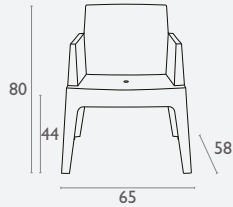

Box Chair

FL-118-13622

- Stackable
- Suitable for Indoor or Outdoor Use
- Made of UV Stabilised Polypropylene
- Reinforced with Glass Fibre
- Unit Weight: 7kg
- SWL: 150kg
- Made In Europe

5 YEAR WARRANTY

Coimbra Chair

FL-156-13710

- Stackable
- Suitable for Indoor and Outdoor Commercial Use
- Made of Powder Coated Aluminium
- Weather Resistant & Easy To Clean
- Unit Weight: 3kg
- SWL: 150kg
- Stocked In: Black, White, Blue & Olive Green
- Dimensions: 810mm H X 500mm W X 575mm D - Sh 450mm
- Matching Arm Chair and Barstool
- Rubber Feet

3 YEAR WARRANTY