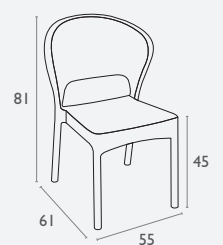

Aruba Armchair

FL-118-10148

5 YEAR WARRANTY

- Stackable
- Suitable for Indoor and Outdoor Commercial Use
- Made of UV Stabilised Polypropylene
- Reinforced with Glass Fibre
- Arm Height: 650 Up To 750 H
- Unit Weight: 7.5kg, SWL: 150kg
- Weather Resistant
- Replaceable Feet
- CATAS Tested
- Special Order Colour: White
- Made In Europe

California Tub Chair

FL-118-10210

5 YEAR WARRANTY

- Suitable for Indoor and Outdoor Commercial Use
- Made of UV Stabilised Polypropylene
- Reinforced with Glass Fibre
- Arm Height: 650h
- Unit Weight: 10kg, SWL: 150kg
- Supplied Unassembled – Easy To Assemble
- Weather Resistant
- Replaceable Feet
- CATAS Tested
- Special Order Colour: White
- Made In Europe

Capri Chair

FL-118-10212

5 YEAR WARRANTY

- Stackable: 4 To 6 High
- Suitable for Indoor and Outdoor Commercial Use
- Made of UV Stabilised Polypropylene
- Reinforced with Glass Fibre
- Arm Height: 660h
- Unit Weight: 4kg, SWL: 150kg
- Weather Resistant
- Replaceable Feet
- CATAS Tested
- Special Order Colour: White
- Made In Europe

Daytona Chair

FL-118-10496

5 YEAR WARRANTY

- Stackable 4 To 6 High
- Suitable for Indoor and Outdoor Commercial Use
- Made of UV Stabilised Polypropylene
- Reinforced with Glass Fibre
- Unit Weight: 3.5kg, SWL: 150kg
- Weather Resistant
- Replaceable Feet
- CATAS Tested
- Special Order Colour: White
- Made In Europe