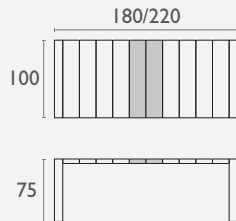

Vegas Table 180/220

FL-118-11848

5 YEAR WARRANTY

- Suitable for Indoor & Shaded Outdoor Commercial Application
- Made of UV Stabilised Polypropylene
- Reinforced with Glass Fibre
- Unit Weight: 36kg
- Supplied Unassembled
- Weather Resistant
- Uv Resistant
- Can be constructed as 180cm or 220cm long
- Made In Europe