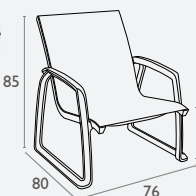

Siesta
exclusive

Maya Chair

FL-118-10722

5 YEAR
WARRANTY

- Stackable
- Suitable for Indoor and Outdoor Commercial Use
- Made of UV Stabilised Polypropylene
- Reinforced with Glass Fibre
- Unit Weight: 4kg
- SWL: 150kg
- Weather Resistant
- Replaceable Feet
- CATAS Tested
- Matching Products: Maya Barstool
- Made In Europe

Siesta
exclusive

Pacific Armchair

FL-118-11790

3 YEAR
WARRANTY

- Stackable
- Weather Resistant, UV Stabilised, Glass Fibre Reinforced
- Suitable for Indoor and Outdoor Commercial Use
- Frame: Made of UV Stabilised Polypropylene Reinforced with Glass Fibre
- Seat: Made of Batyline Fabric From Serge Ferrari
- Unit Weight: 5.2kg, SWL: 150 Kg
- Supplied Assembled
- Replaceable Feet and Fabric
- Made In Europe
- Matches with Pacific Sunlounger

Siesta
exclusive

Pacific Lounge Chair

FL-118-13514

3 YEAR
WARRANTY

- Stackable To 4 High
- High Quality Polypropylene
- Reinforced with Fibre Glass
- Uv Stabilised (Fade Resistant)
- Unit Weight: 7kg
- CATAS Tested
- SWL: 150kg
- Multi-Filament, High-Tenacity Polyester Yarn
- Biaxiale Tensioning for Extreme Tear Resistance
- Solution-Dyed Protective Sheath
- Uv Protected
- Weather Protected
- Quick Drying
- Hygienic – Mould Resistant Treatment
- Stain Resistant
- Fabric Can Be Replaced
- 3 Year Warranty
- Suitable for Indoor & Outdoor Commercial Application
- Made In Europe

Siesta
exclusive

Pacific Lounge Armchair

FL-118-13516

3 YEAR
WARRANTY

- Stackable To 4 High
- High Quality Polypropylene
- Reinforced with Fibre Glass
- Uv Stabilised (Fade Resistant)
- Unit Weight: 9kg
- CATAS Tested
- SWL: 150kg
- Multi-Filament, High-Tenacity Polyester Yarn
- Biaxiale Tensioning for Extreme Tear Resistance
- Solution-Dyed Protective Sheath
- Uv Protected
- Weather Protected
- Quick Drying
- Hygienic – Mould Resistant Treatment
- Stain Resistant
- Fabric Can Be Replaced
- 3 Year Warranty
- Suitable for Indoor & Outdoor Commercial Application
- Made In Europe