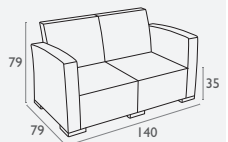

Monaco Lounge Sofa

FL-118-10874

5 YEAR
WARRANTY

- Suitable for Indoor and Outdoor Commercial Use
- Made of UV Stabilised Polypropylene
- Reinforced with Glass Fibre
- Weather Resistant
- Special Order Colours: White
- Supplied Unassembled
- CATAS Tested
- Optional Beige Cushions Available. 3 Month Warranty.
- Made In Europe