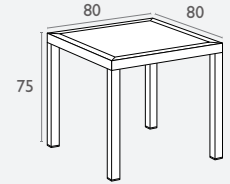

*Warranty Will Not Cover Excessive Fading If Placed In Direct Sunlight.

Siesta
exclusive

Orlando 80 Table (800x800)

FL-118-10918

5 YEAR
WARRANTY

- Suitable for Indoor Use
- Suitable for Shaded Outdoor Use*
- Made with An Aluminium Frame Covered With Semi UV Stabilised Polypropylene
- Unit Weight: 14kg
- Supplied Unassembled – Easy To Assemble
- Weather Resistant, Semi UV Stabilised
- Special Order Colour: White
- 4 X Adjustable Feet
- Replaceable Feet
- Made In Europe