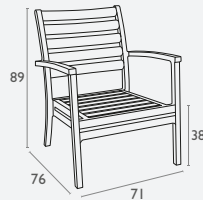

Cushion

- Quality Foam and Fabric or Vinyl
- Ply Base with Nut Inserts
- Easy To Add and Remove
- 3 Month Warranty

INDOOR / OUTDOOR
LOUNGES

Siesta
exclusive

Artemis XL Armchair

FL-118-10146

5 YEAR
WARRANTY

- Stackable To 4 High
- Suitable for Indoor and Outdoor Use
- Made of UV Stabilised Polypropylene
- Reinforced with Glass Fibre
- SWL: 150 Kg
- Unit Weight: 10kg
- Weather Resistant
- Optional Cushions Available In Beige, Grey & White Only
- Made In Europe