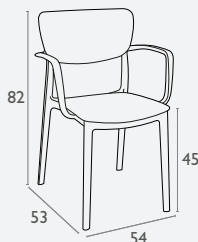

Lisa Armchair

FL-118-10678

5 YEAR WARRANTY

- Stackable
- Suitable for Indoor and Outdoor Commercial Use
- Made of UV Stabilised Polypropylene
- Reinforced with Glass Fibre
- Unit Weight: 3.8kg, SWL: 150kg
- Weather Resistant
- Stocked In: Anthracite, Black, White, Taupe & Olive Green
- Special Order Colours: Red
- CATAS Tested
- Made In Europe