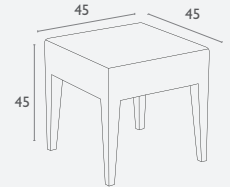

5 YEAR WARRANTY

*Warranty Will Not Cover Excessive Fading If Placed In Direct Sunlight.

Tequila Side Table

FL-118-11724

- Suitable for Indoor and Outdoor Commercial Use
- Made of UV Stabilised Polypropylene
- Unit Weight: 2.5kg
- Supplied Unassembled – Easy To Assemble
- Weather Resistant
- Special Order Colours: White
- Replaceable Feet
- Made In Europe