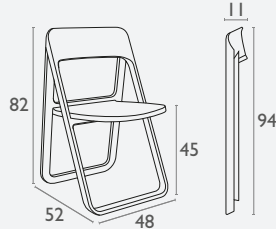

Monna Chair

FL-118-10880

5 YEAR WARRANTY

- Stackable
- Suitable for Indoor or Outdoor Use
- Made of UV Stabilised Polypropylene
- Reinforced with Glass Fibre
- Unit Weight: 3.4kg
- SWL: 150kg
- Supplied Assembled
- Weather Resistant
- Stocked In: Black, White, Anthracite, Taupe & Olive Green
- Special Order Colour: Red
- Made In Europe

Siesta
exclusive

Dream Folding Chair

FL-118-10506

5 YEAR
WARRANTY

- Stackable
- Suitable for Indoor or Outdoor Use
- Designed By Frederic Boonen
- Folds Flat for Stacking and Ease of Storage
- Made of UV Stabilised Polypropylene
- Reinforced with Glass Fibre
- Unit Weight: 5.5kg
- SWL: 150kg
- Weather Resistant
- Made In Europe