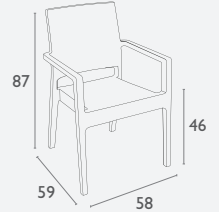

Siesta
exclusive

Jamaica Barstool

FL-118-10676

- Stackable 4 High
- Suitable for Indoor and Outdoor Commercial Use
- Made of UV Stabilised Polypropylene
- Reinforced with Glass Fibre
- Unit Weight: 5kg, SWL: 135kg
- Supplied Assembled
- Weather Resistant
- Special Order Colour: White
- Replaceable Feet
- CATAS Tested
- Made In Europe

5 YEAR
WARRANTY