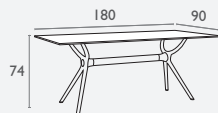

Siesta
exclusive

Air Table 180

FL-118-10114

2 YEAR
WARRANTY

- Suitable for Indoor and Outdoor Commercial Use*.
- Unit Weights: 41kg
- Made of Polypropylene
- Hpl Compact Laminated 12mm Thick Top
- Replaceable Feet
- Supplied Unassembled
- Made In Europe