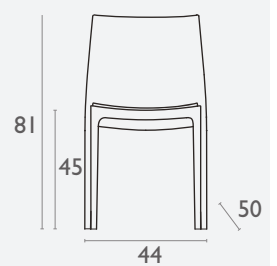

Siesta
exclusive

Marcel XL Armchair

FL-118-10712

5 YEAR
WARRANTY

- Stackable
- Suitable for Indoor or Outdoor Use
- Made of UV Stabilised Polypropylene
- Reinforced with Glass Fibre
- Unit Weight: 3.9kg
- SWL: 150kg
- Weather Resistant
- Matching Barstool
- Made In Europe

Siesta
exclusive

Maya Chair

FL-118-10722

5 YEAR
WARRANTY

- Stackable
- Suitable for Indoor and Outdoor Commercial Use
- Made of UV Stabilised Polypropylene
- Reinforced with Glass Fibre
- Unit Weight: 4kg
- SWL: 150kg
- Weather Resistant
- Replaceable Feet
- CATAS Tested
- Matching Products: Maya Barstool
- Made In Europe