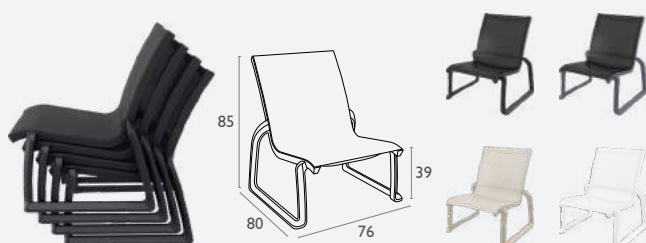

Cushion

- Quality Foam and Fabric or Vinyl
- Ply Base with Nut Inserts
- Easy To Add and Remove
- 3 Month Warranty

INDOOR / OUTDOOR
LOUNGES

Siesta
exclusive

Artemis XL Armchair

FL-118-10146

5 YEAR
WARRANTY

- Stackable To 4 High
- Suitable for Indoor and Outdoor Use
- Made of UV Stabilised Polypropylene
- Reinforced with Glass Fibre
- SWL: 150 Kg
- Unit Weight: 10kg
- Weather Resistant
- Optional Cushions Available In Beige, Grey & White Only
- Made In Europe

Siesta
exclusive

Box Sofa

FL-118-13624

5 YEAR
WARRANTY

- Stackable
- Suitable for Indoor or Outdoor Use
- Made of UV Stabilised Polypropylene
- Reinforced with Glass Fibre
- Unit Weight: 14kg
- SWL: 150kg
- Made In Europe

Siesta
exclusive

Pacific Lounge Chair

FL-118-13514

3 YEAR
WARRANTY

- Stackable To 4 High
- High Quality Polypropylene
- Reinforced with Fibre Glass
- Uv Stabilised (Fade Resistant)
- Unit Weight: 7kg
- CATAS Tested
- SWL: 150kg
- Multi-Filament, High-Tenacity Polyester Yarn
- Biaxiale Tensioning for Extreme Tear Resistance
- Solution-Dyed Protective Sheath
- Uv Protected
- Weather Protected
- Quick Drying
- Hygienic – Mould Resistant Treatment
- Stain Resistant
- Fabric Can Be Replaced
- 3 Year Warranty
- Suitable for Indoor & Outdoor Commercial Application
- Made In Europe

Siesta
exclusive

Pacific Lounge Armchair

FL-118-13516

3 YEAR
WARRANTY

- Stackable To 4 High
- High Quality Polypropylene
- Reinforced with Fibre Glass
- Uv Stabilised (Fade Resistant)
- Unit Weight: 9kg
- CATAS Tested
- SWL: 150kg
- Multi-Filament, High-Tenacity Polyester Yarn
- Biaxiale Tensioning for Extreme Tear Resistance
- Solution-Dyed Protective Sheath
- Uv Protected
- Weather Protected
- Quick Drying
- Hygienic – Mould Resistant Treatment
- Stain Resistant
- Fabric Can Be Replaced
- 3 Year Warranty
- Suitable for Indoor & Outdoor Commercial Application
- Made In Europe