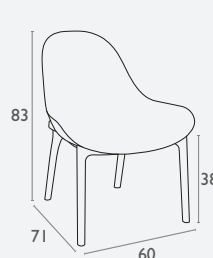

Siesta
exclusive

Mykonos Lounge Corner

FL-118-10886

5 YEAR
WARRANTY

- Suitable for Indoor and Outdoor Use
- Weather Resistant
- Uv Stabilised
- Glass Fibre Reinforced
- SWL: 150 Kg
- Optional Cushions Available In Beige, Anthracite, Light Brown & Black – 100mm Thick Cushion Covered with Etisilk Polyester Fabric and Finished with Piping. 2 Year Warranty On Cushions.
- Supplied Unassembled – Easy Assembly
- Made In Europe

Siesta
exclusive

Sky Lounge Chair

FL-118-11238

5 YEAR
WARRANTY

- Suitable for Indoor and Outdoor Use
- Made of UV Stabilised Polypropylene
- Reinforced with Glass Fibre
- Unit Weight: 5.2kg
- SWL: 150 Kg
- Supplied Unassembled – Assembly Required
- Special Order Colours: Red & Mango
- Made In Europe