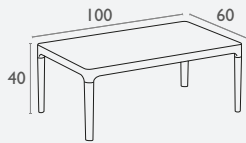

Note: The Sky Table Tops Are Polypropylene and Can Flex, So May Not Be Suitable In Applications That Require A Rigid Table Top.

Siesta
exclusive

Sky Lounge Table

FL-118-11240

5 YEAR
WARRANTY

- Suitable for Light Commercial Use Only
- Suitable for Indoor and Outdoor Use
- Made of UV Stabilised Polypropylene
- Unit Weight: 7.3kg
- Supplied Unassembled – Easy To Assemble
- Weather Resistant
- Special Order Colours: Red & Mango
- Made In Europe