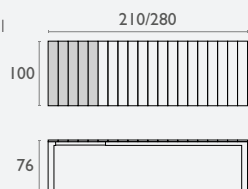

Atlantic Table 210/280

FL-118-13684

5 YEAR
WARRANTY

- Suitable for Indoor & Shaded Outdoor Commercial Application
- Top Made of UV Stabilised Polypropylene
- Frame Made of Aluminium
- Reinforced with Glass Fibre
- Unit Weight: 50kg
- Supplied Unassembled
- Weather Resistant
- Uv Resistant
- Can be constructed as 210cm or 280cm long
- Made In Europe