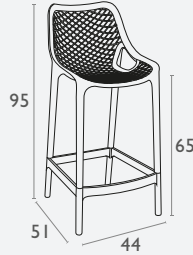

Air Barstool® 65

FL-118-10100

5 YEAR
WARRANTY

- Suitable for Indoor and Outdoor Commercial Use
- Made of UV Stabilised Polypropylene
- Reinforced with Glass Fibre
- 440 Seat Width X 380 Seat Depth
- 340 Seat Back Height X 390 Seat Back Width
- Unit Weight: 5kg
- SWL: 135kg
- Supplied Unassembled – Easy To Assemble
- Weather Resistant
- CATAS Tested
- Matching Products: Air Chair® & Air XI Armchair®
- Made In Europe

Siesta
exclusive

Air Barstool® 75

FL-118-10102

5 YEAR
WARRANTY

- Suitable for Indoor and Outdoor Commercial Use
- Made of UV Stabilised Polypropylene
- Reinforced with Glass Fibre
- 440 Seat Width X 380 Seat Depth
- 340 Seat Back Height X 390 Seat Back Width
- Unit Weight: 5kg
- SWL: 135kg
- Supplied Unassembled – Easy To Assemble
- Weather Resistant
- CATAS Tested
- Matching Products: Air Chair® & Air XI Armchair®
- Made In Europe