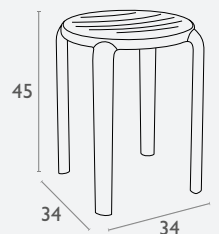

Riviera Stool 45

FL-100-13634

2 YEAR WARRANTY

- Stackable
- Suitable for Indoor and Protected Outdoor Commercial Use
- Made of Zinc Coated Steel
- Powder Coated In Black or White
- Available with An Ashwood Seat
- Unit Weight: 3.1kg / 4kg (With Wood Seat)
- SWL: 120kg
- Dimensions: 400w X 400d X 450h X 450 Seat Height

Riviera Stool 65

FL-100-13638

2 YEAR WARRANTY

- Stackable
- Suitable for Indoor and Protected Outdoor Commercial Use
- Made of Zinc Coated Steel
- Powder Coated In Black or White
- Available with An Ashwood Seat
- Unit Weight: 4.2kg / 5.3kg (With Wood Seat)
- SWL: 120kg
- Dimensions: 440w X 440d X 650h X 650 Seat Height

Riviera Stool 75

FL-100-13642

2 YEAR WARRANTY

- Stackable
- Suitable for Indoor and Protected Outdoor Commercial Use
- Made of Zinc Coated Steel
- Powder Coated In Black or White
- Available with An Ashwood Seat
- Unit Weight: 4.5kg / 5.6kg (With Wood Seat)
- SWL: 120kg
- Dimensions: 430w X 430d X 760h X 760 Seat Height

Tom Stool 45

FL-118-13676

5 YEAR WARRANTY

- Stackable
- Suitable for Indoor and Outdoor Use
- Made of UV Stabilised Polypropylene
- Reinforced with Glass Fibre
- Unit Weight: 2.5kg
- SWL: 135kg
- Weather Resistant
- Made In Europe