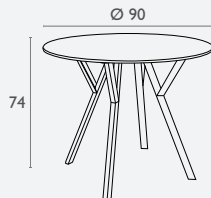

Max Table 90 Round

FL-118-14744

2 YEAR WARRANTY

- Suitable for Indoor and Outdoor Commercial Use*.
- Unit Weights: 18.6kg
- Made of Polypropylene
- Hpl Compact Laminated 12mm Thick Top
- Replaceable Feet
- Supplied Unassembled
- Made In Europe

*It Is Advisable To Select White Max Table Tops for Use In Direct Sunlight Conditions. Dark Colours (Black) Used In Direct Sunlight Become Hot and Will Fade Over Time. Dark Coloured Tops Should Only Be Used In Shaded Outdoor Areas. Fading & Warping of Dark Coloured Tops Used In Direct Sunlight Is Not Covered Under Warranty.