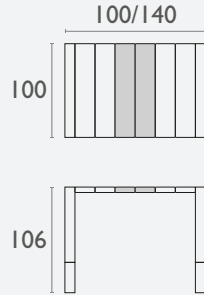

Vegas Bar Table 100/140

FL-118-11852

5 YEAR WARRANTY

- Suitable for Indoor & Shaded Outdoor Commercial Application
- Made of UV Stabilised Polypropylene
- Reinforced with Glass Fibre
- Unit Weight: 29kg
- Supplied Unassembled
- Weather Resistant
- Uv Resistant
- Can be constructed as 100cm or 140cm long
- Made In Europe

Vegas Table 100/140

FL-118-11846

5 YEAR WARRANTY

- Suitable for Indoor & Shaded Outdoor Commercial Application
- Made of UV Stabilised Polypropylene
- Reinforced with Glass Fibre
- Unit Weight: 24kg
- Supplied Unassembled
- Weather Resistant
- Uv Resistant
- Can be constructed as 100cm or 140cm long
- Made In Europe

Vegas Table 180/220

FL-118-11848

5 YEAR WARRANTY

- Suitable for Indoor & Shaded Outdoor Commercial Application
- Made of UV Stabilised Polypropylene
- Reinforced with Glass Fibre
- Unit Weight: 36kg
- Supplied Unassembled
- Weather Resistant
- Uv Resistant
- Can be constructed as 180cm or 220cm long
- Made In Europe

Vegas Table 260/300

FL-118-11850

5 YEAR WARRANTY

- Suitable for Indoor & Shaded Outdoor Commercial Application
- Made of UV Stabilised Polypropylene
- Reinforced with Glass Fibre
- Unit Weight: 46kg
- Supplied Unassembled
- Weather Resistant
- Uv Resistant
- Can be constructed as 260cm or 300cm long
- Made In Europe